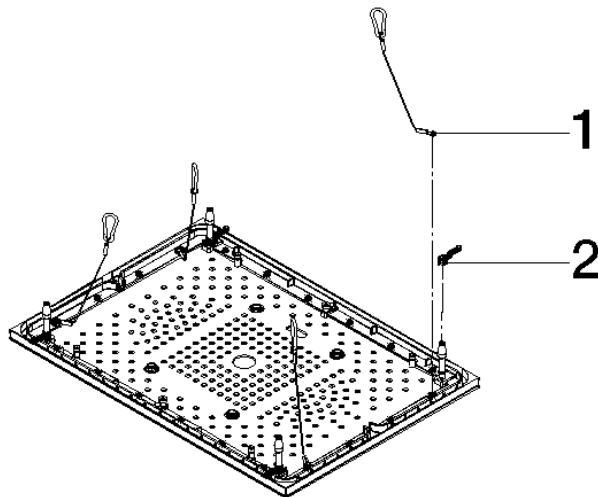

**Decorative plate incl. frame for Serenity Sky US - Brushed Bronze (PVD)**

SPARE PARTS

90 12 05 106 01 Product version from 9/1/2024

	Brushed Bronze (PVD)	90 12 05 106 01-42
	Chrome	90 12 05 106 01-00
	Dark Chrome	90 12 05 106 01-19
	Brushed Champagne (22kt Gold)	90 12 05 106 01-46
	Champagne (22kt Gold)	90 12 05 106 01-47
	Brushed Stainless Steel	90 12 05 106 01-86
	Brushed Dark Platinum	90 12 05 106 01-99

Decorative plate incl. frame for Serenity Sky US - Brushed Bronze (PVD)

SPARE PARTS

90 12 05 106 01 Product version from 9/1/2024

Decorative plate incl. frame for Serenity Sky US - Brushed Bronze (PVD)

SPARE PARTS

---

90 12 05 106 01 Product version from 9/1/2024

90 12 05 106 01 Product version from 9/1/2024

Parts for other finishes can be found here: [Chrome](#)

### Spare parts list

No.	Item Number	Name	Quantity used	Delivery time
2	90 17 09 067 00 90	Cover plate Set Quantity 4 for Serenity Sky -	1.00	14
1	90 21 50 012 00 90	Mounting Set Quantity 4 for Serenity Sky -	1.00	14