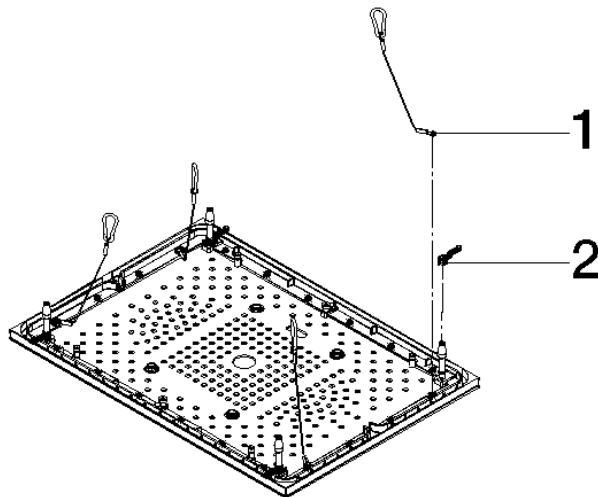

# Decorative plate incl. frame for Serenity Sky US - Brushed Champagne (22kt Gold)

SPARE PARTS

90 12 05 106 01 Product version from 9/1/2024

	Brushed Champagne (22kt Gold)	90 12 05 106 01-46
	Chrome	90 12 05 106 01-00
	Dark Chrome	90 12 05 106 01-19
	Brushed Bronze (PVD)	90 12 05 106 01-42
	Champagne (22kt Gold)	90 12 05 106 01-47
	Brushed Stainless Steel	90 12 05 106 01-86
	Brushed Dark Platinum	90 12 05 106 01-99

Decorative plate incl. frame for Serenity Sky US - Brushed Champagne (22kt Gold)

SPARE PARTS

---

90 12 05 106 01 Product version from 9/1/2024

Decorative plate incl. frame for Serenity Sky US - Brushed Champagne (22kt Gold)

SPARE PARTS

---

90 12 05 106 01 Product version from 9/1/2024

90 12 05 106 01 Product version from 9/1/2024

Parts for other finishes can be found here: Chrome

### Spare parts list

No.	Item Number	Name	Quantity used	Delivery time
2	90 17 09 067 00 90	Cover plate Set Quantity 4 for Serenity Sky -	1.00	14
1	90 21 50 012 00 90	Mounting Set Quantity 4 for Serenity Sky -	1.00	14