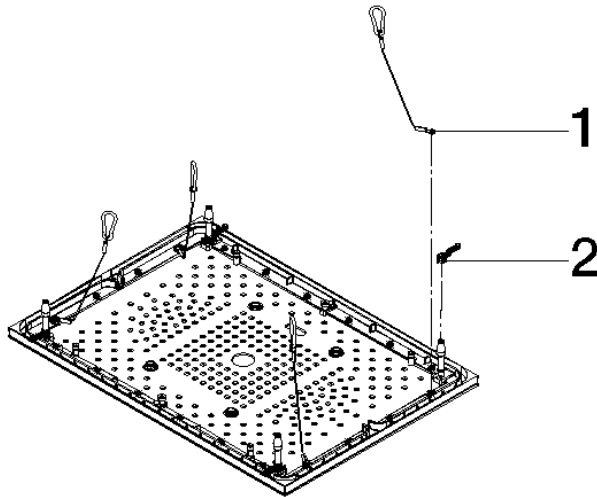

Decorative plate incl. frame for Serenity Sky US - Champagne (22kt Gold)

SPARE PARTS

90 12 05 106 01 Product version from 9/1/2024

	Champagne (22kt Gold)	90 12 05 106 01-47
	Chrome	90 12 05 106 01-00
	Dark Chrome	90 12 05 106 01-19
	Brushed Bronze (PVD)	90 12 05 106 01-42
	Brushed Champagne (22kt Gold)	90 12 05 106 01-46
	Brushed Stainless Steel	90 12 05 106 01-86
	Brushed Dark Platinum	90 12 05 106 01-99

Decorative plate incl. frame for Serenity Sky US - Champagne (22kt Gold)

SPARE PARTS

90 12 05 106 01 Product version from 9/1/2024

Decorative plate incl. frame for Serenity Sky US - Champagne (22kt Gold)

SPARE PARTS

90 12 05 106 01 Product version from 9/1/2024

90 12 05 106 01 Product version from 9/1/2024

Parts for other finishes can be found here: [Chrome](#)

Spare parts list

No.	Item Number	Name	Quantity used	Delivery time
1	90 21 50 012 00 90	Mounting Set Quantity 4 for Serenity Sky -	1.00	14
2	90 17 09 067 00 90	Cover plate Set Quantity 4 for Serenity Sky -	1.00	14