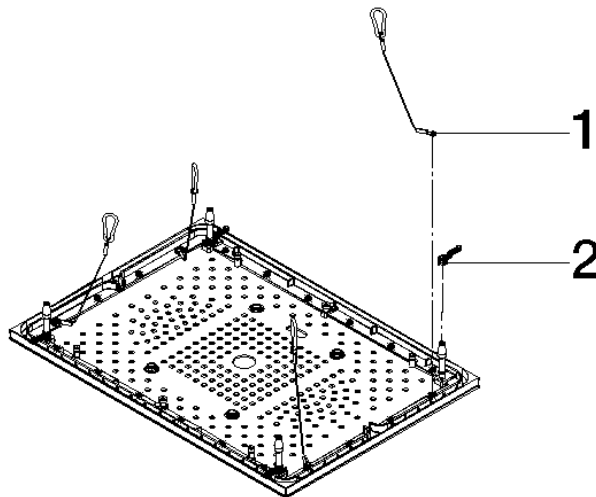

Decorative plate incl. frame for Serenity Sky US - Brushed Stainless Steel

SPARE PARTS

90 12 05 106 01 Product version from 9/1/2024

	Brushed Stainless Steel	90 12 05 106 01-86
	Chrome	90 12 05 106 01-00
	Dark Chrome	90 12 05 106 01-19
	Brushed Bronze (PVD)	90 12 05 106 01-42
	Brushed Champagne (22kt Gold)	90 12 05 106 01-46
	Champagne (22kt Gold)	90 12 05 106 01-47
	Brushed Dark Platinum	90 12 05 106 01-99

Decorative plate incl. frame for Serenity Sky US - Brushed Stainless Steel

SPARE PARTS

90 12 05 106 01 Product version from 9/1/2024

Decorative plate incl. frame for Serenity Sky US - Brushed Stainless Steel

SPARE PARTS

90 12 05 106 01 Product version from 9/1/2024

90 12 05 106 01 Product version from 9/1/2024

Parts for other finishes can be found here: [Chrome](#)

Spare parts list

No.	Item Number	Name	Quantity used	Delivery time
2	90 17 09 067 00 90	Cover plate Set Quantity 4 for Serenity Sky -	1.00	14
1	90 21 50 012 00 90	Mounting Set Quantity 4 for Serenity Sky -	1.00	14