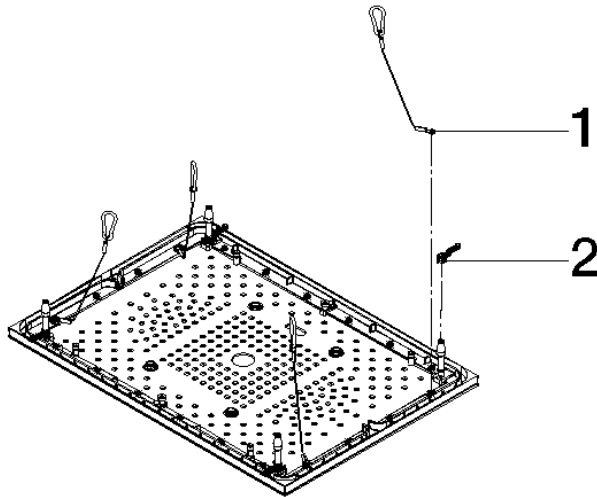

**Decorative plate incl. frame for Serenity Sky US - Brushed Dark Platinum**

**SPARE PARTS**

90 12 05 106 01 Product version from 9/1/2024

	Brushed Dark Platinum	90 12 05 106 01-99
	Chrome	90 12 05 106 01-00
	Dark Chrome	90 12 05 106 01-19
	Brushed Bronze (PVD)	90 12 05 106 01-42
	Brushed Champagne (22kt Gold)	90 12 05 106 01-46
	Champagne (22kt Gold)	90 12 05 106 01-47
	Brushed Stainless Steel	90 12 05 106 01-86

Decorative plate incl. frame for Serenity Sky US - Brushed Dark Platinum

SPARE PARTS

90 12 05 106 01 Product version from 9/1/2024

Decorative plate incl. frame for Serenity Sky US - Brushed Dark Platinum

SPARE PARTS

---

90 12 05 106 01 Product version from 9/1/2024

90 12 05 106 01 Product version from 9/1/2024

Parts for other finishes can be found here: [Chrome](#)

### Spare parts list

No.	Item Number	Name	Quantity used	Delivery time
1	90 21 50 012 00 90	Mounting Set Quantity 4 for Serenity Sky -	1.00	14
2	90 17 09 067 00 90	Cover plate Set Quantity 4 for Serenity Sky -	1.00	14