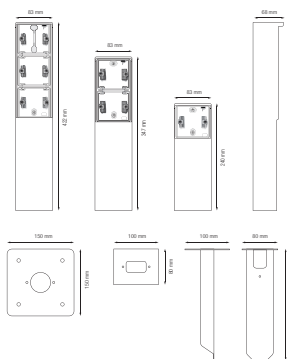

Splashproof garden post with spike for a single Niko Hydro function, black

761-36810

4 year warranty

The garden post can hold one Niko Hydro function of your choice. It has an IP55 protection degree and is equipped with a spike that needs to be driven directly into the earth. Its functional and beautiful design makes the garden post a perfect fit for outdoor areas, such as on terraces and in outdoor kitchens. Moreover, the entire unit is splashproof, which makes it extremely well-suited for use in damp areas and in demanding environments. Please note that the adapter frame XXX-85000 must be used to build 45 x 45 mm functions, such as data modules, telephone sockets, audio connections and TV/FM sockets, into the garden post.

Technical data

Splashproof garden post with spike for a single Niko Hydro function, black. Handmade product: small deviations in form may occur

- Function: – wall socket outlet
 - contact buses with a large contact surface that do not rest on the base in order to be connected
- Number of mechanisms: 1
- Protection degree: IP55 for the combination of a function and a splashproof mounting box
- Impact resistance: The combination of a Hydro mechanism and a flush- or surface-mounting box has an impact resistance of IK07 with a minimum temperature of -25 °C and a maximum temperature of 55 °C
- Colour: The base material is coloured in mass, black (RAL 9005)
- Dimensions (HxWxD): 240 x 83 x 68 mm
- Certification marks: SEMKO, ÖVE
- Marking: CE
- Material housing: stainless steel

CE

Dimensions

niko

Wiring diagram