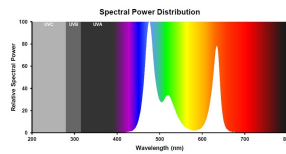

PHOTOMETRY