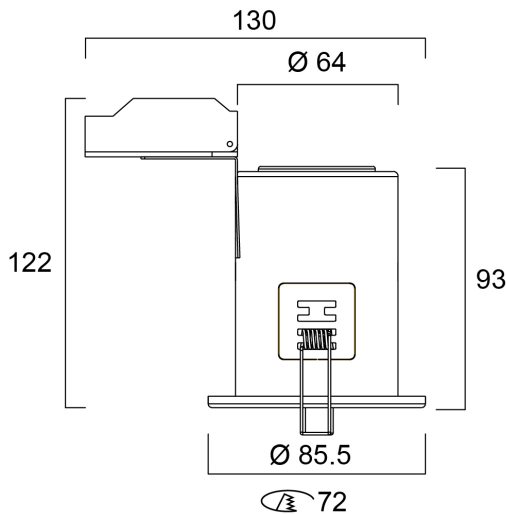

# SylFire GU10 IP20 Fixed WHT

Item No: 0059776

**SYLVANIA**

**START**

Recessed fire rated housing frame to use with RefLED GU10 spotlight lamp Ø50mm - GU10 spotlight not included. Steel body, round bezel ring in white RAL9016 finish, fixed (not adjustable), IP20 degree of protection, class II, outer dimensions (including wiring box): Ø86\*122mm, cut-out Ø72mm. Fire rated 30, 60, 90 minutes. Suitable for internal environment only.

### Dimensions (mm)

## Physical data

Housing colour	RAL 9016 - Traffic white / Bezel
IP rating	IP20
IK rating	IK03
Nominal Product Height (mm)	122
Nominal Product Diameter (mm)	86
Weight (kg)	0.242
Recessed Depth (mm)	122

## Packaging

Product EAN number	5410288597768
Packaging single length / height (cm)	12.0
Packaging single width (cm)	10.0
Packaging single depth (cm)	13.5
DUN14 (inner)	15410288597765
Units per outer package	40
Packaging outer length / height (cm)	62.0
Packaging outer width (cm)	29.0
Packaging outer depth (cm)	42.0