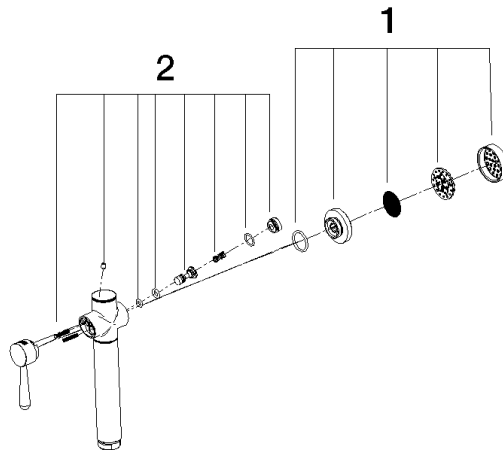

Spray Rinsing spray 58,5 x 164,5 x 35 mm - Chrome

SPARE PARTS

90 12 11 096 12

	Chrome	90 12 11 096 12-00
	Brushed Platinum	90 12 11 096 12-06
	Brushed Bronze (PVD)	90 12 11 096 12-42

Spray Rinsing spray 58,5 x 164,5 x 35 mm - Chrome

SPARE PARTS

90 12 11 096 12

Spray Rinsing spray 58,5 x 164,5 x 35 mm - Chrome

SPARE PARTS

90 12 11 096 12

90 12 11 096 12

Parts for other finishes can be found here: Brushed Platinum

Spare parts list

No.	Item Number	Name	Quantity used	Delivery time
1	90 12 08 018 00-00	Spray face for rinsing sprays Ø 35 x 9 mm - Chrome	1.00	20
2	12 865 970 90	Repair kit -	1.00	14