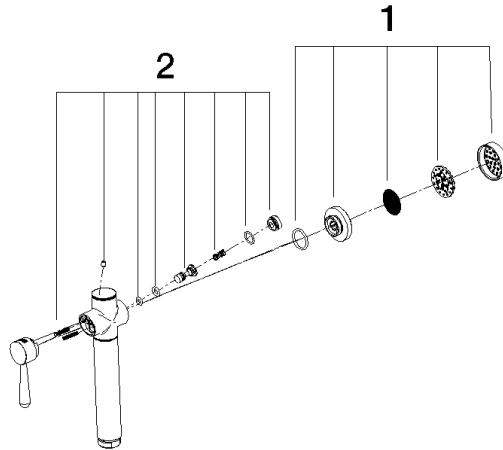

## Spray Rinsing spray 58,5 x 164,5 x 35 mm - Brushed Platinum

SPARE PARTS

90 12 11 096 12

	Brushed Platinum	90 12 11 096 12-06
	Chrome	90 12 11 096 12-00
	Brushed Bronze (PVD)	90 12 11 096 12-42

Spray Rinsing spray 58,5 x 164,5 x 35 mm - Brushed Platinum

SPARE PARTS

90 12 11 096 12

Spray Rinsing spray 58,5 x 164,5 x 35 mm - Brushed Platinum

SPARE PARTS

90 12 11 096 12

90 12 11 096 12

Parts for other finishes can be found here: [Chrome](#)

### Spare parts list

No.	Item Number	Name	Quantity used	Delivery time
2	12 865 970 90	Repair kit -	1.00	14
1	90 12 08 018 00-06	Spray face for rinsing sprays Ø 35 x 9 mm - Brushed Platinum	1.00	20