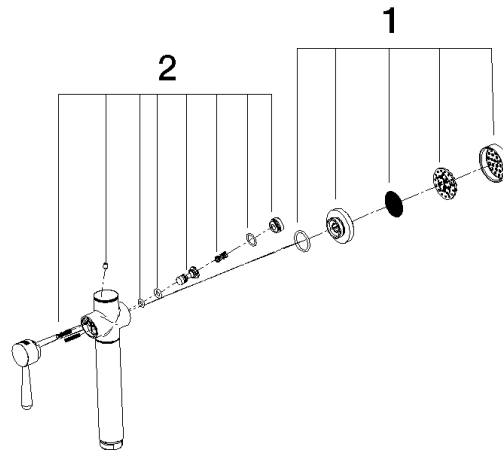

Spray Rinsing spray 58,5 x 164,5 x 35 mm - Brushed Bronze (PVD)

SPARE PARTS

90 12 11 096 12

	Brushed Bronze (PVD)	90 12 11 096 12-42
	Chrome	90 12 11 096 12-00
	Brushed Platinum	90 12 11 096 12-06

Spray Rinsing spray 58,5 x 164,5 x 35 mm - Brushed Bronze (PVD)

SPARE PARTS

90 12 11 096 12

Spray Rinsing spray 58,5 x 164,5 x 35 mm - Brushed Bronze (PVD)

SPARE PARTS

---

90 12 11 096 12

90 12 11 096 12

Parts for other finishes can be found here: [Chrome](#)