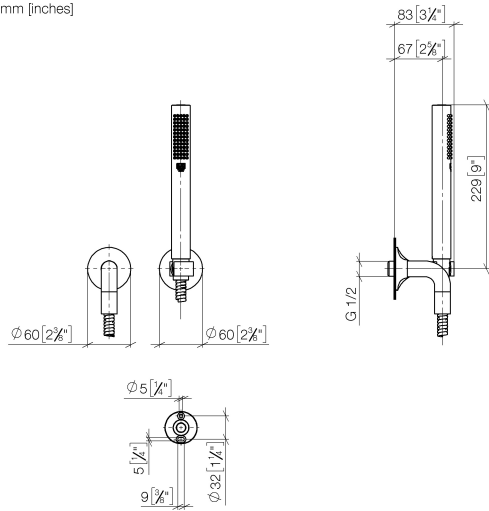

27 808 809 Product version from 3/13/2017 to 6/3/2020

- COMPACT RAIN, max. flow rate 15 l/min (at 3 bar)
- Function from: 5 l/min
- inherently safe from back flow.
- with anti-scale system
- metal shower hose 1250mm with integrated anti-twist protection

**Technical data:**

- rosette for wall elbow Ø 60mm
- rosette for shower holder Ø 60mm
- 1/2" wall elbow
- 3/8" shower outlet

**Notes:**

	Brushed Platinum	27 808 809-06
	Chrome	27 808 809-00
	Platinum	27 808 809-08
	Dark Chrome	27 808 809-19
	Brushed Durabrass (23kt Gold)	27 808 809-28
	Brushed Gold (PVD)	27 808 809-37
	Brushed Dark Brass (PVD)	27 808 809-39
	Brushed Bronze (PVD)	27 808 809-42
	Brushed Dark Bronze (PVD)	27 808 809-43
	Brushed Champagne (22kt Gold)	27 808 809-46
	Champagne (22kt Gold)	27 808 809-47
	Brushed Dark Platinum	27 808 809-99

Recommended miscellaneous

- Concealed wall elbow -** 35 085 970 90
- min. recess depth 90 mm
  - max. recess depth 163 mm

27 808 809 Product version from 3/13/2017 to 6/3/2020

mm [inches]

**Flow rate chart**

### Spare parts list

No.	Item Number	Name	Quantity used	Delivery time
1	28 019 979-06	Hand shower - Brushed Platinum	1.00	-
Spare part can no longer be ordered, please order the replacement item				
5	90 30 02 072 00-06	Metal shower hose 1/2" x 3/8" x 1250 mm - Brushed Stainless Steel / Platinum Matt	1.00	20
4	90 14 20 026 00 90	Washer 14 x 8 x 2 mm Centellen WS 3820 -	1.00	14
3	28 050 809-06	VAIA Wall bracket - Brushed Platinum	1.00	20
2	28 450 809-06	VAIA Wall elbow - Brushed Platinum	1.00	20