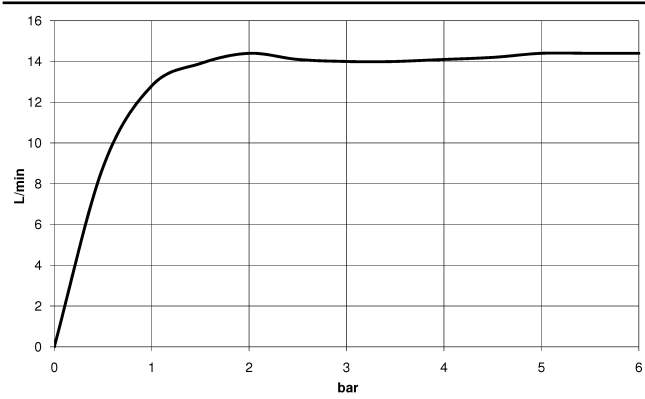

**Technical data:**

- rosette for wall elbow Ø 60mm
- rosette for shower holder Ø 60mm
- 1/2" wall elbow
- 3/8" shower outlet

**Notes:**

	Brushed Platinum	27 808 809-06
	Chrome	27 808 809-00
	Platinum	27 808 809-08
	Dark Chrome	27 808 809-19
	Brushed Durabrass (23kt Gold)	27 808 809-28
	Brushed Gold (PVD)	27 808 809-37
	Brushed Dark Brass (PVD)	27 808 809-39
	Brushed Bronze (PVD)	27 808 809-42
	Brushed Dark Bronze (PVD)	27 808 809-43
	Brushed Champagne (22kt Gold)	27 808 809-46
	Champagne (22kt Gold)	27 808 809-47
	Brushed Dark Platinum	27 808 809-99

Recommended miscellaneous

- Concealed wall elbow -** 35 085 970 90
- min. recess depth 90 mm
  - max. recess depth 163 mm

27 808 809 Product version from 3/13/2017 to 6/3/2020

mm [inches]

**Flow rate chart**