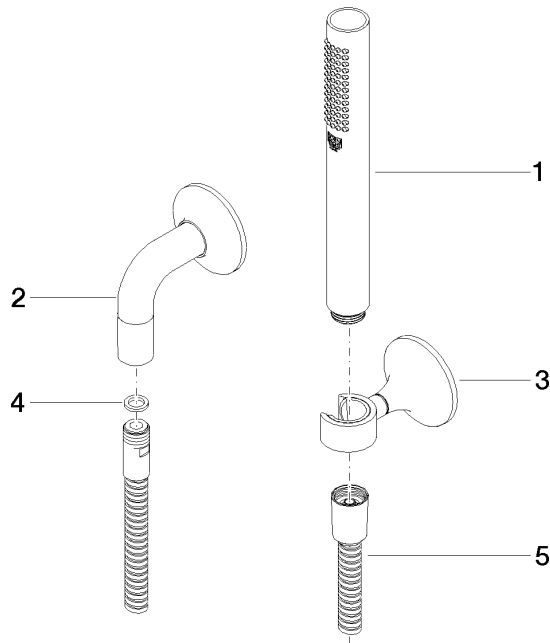

**Technical data:**

- rosette for wall elbow Ø 60mm
- rosette for shower holder Ø 60mm
- 1/2" wall elbow
- 3/8" shower outlet

**Notes:**

	Brushed Platinum	27 808 809-06
	Chrome	27 808 809-00
	Platinum	27 808 809-08
	Dark Chrome	27 808 809-19
	Brushed Durabrass (23kt Gold)	27 808 809-28
	Brushed Gold (PVD)	27 808 809-37
	Brushed Dark Brass (PVD)	27 808 809-39
	Brushed Bronze (PVD)	27 808 809-42
	Brushed Dark Bronze (PVD)	27 808 809-43
	Brushed Champagne (22kt Gold)	27 808 809-46
	Champagne (22kt Gold)	27 808 809-47
	Brushed Dark Platinum	27 808 809-99

Recommended miscellaneous

- Concealed wall elbow -** 35 085 970 90
- min. recess depth 90 mm
  - max. recess depth 163 mm

27 808 809 Product version from 3/13/2017 to 6/3/2020

mm [inches]

**Flow rate chart**

## VAIA Hand shower set with individual rosettes - Brushed Platinum

---

VAIA

27 808 809 Product version from 3/13/2017 to 6/3/2020

### Spare parts list

No.	Item Number	Name	Quantity used	Delivery time
1	28 019 979-06	Hand shower - Brushed Platinum	1.00	-
Spare part can no longer be ordered, please order the replacement item				
5	90 30 02 072 00-06	Metal shower hose 1/2" x 3/8" x 1250 mm - Brushed Stainless Steel / Platinum Matt	1.00	20
4	90 14 20 026 00 90	Washer 14 x 8 x 2 mm Centellen WS 3820 -	1.00	14
3	28 050 809-06	VAIA Wall bracket - Brushed Platinum	1.00	20
2	28 450 809-06	VAIA Wall elbow - Brushed Platinum	1.00	20