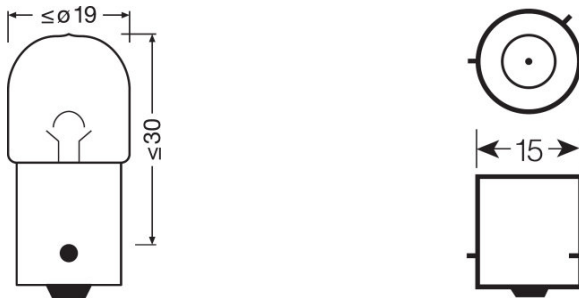

Product datasheet

Technical data

Product information

Order reference	5009
Application (Category and Product specific)	Auxiliary lamp

Electrical data

Power input	10 W
Nominal voltage	12.0 V
Nominal wattage	10.00 W
Test voltage	13.5 V
Power input tolerance	±10 %

Photometrical data

Luminous flux	75 lm
Luminous flux tolerance	±20 %

Dimensions & weight

Diameter	16.0 mm
Product weight	5.50 g
Length	37.5 mm

Lifespan

Lifespan B3	350 h
Lifespan Tc	800 h

Additional product data

Logistical Data

Product code	Product description	Packaging unit (Pieces/Unit)	Dimensions (length x width x height)	Volume	Gross weight
4008321095442	ORIGINAL - METAL BASE RY10W	Unpacked 1	23 mm x 15 mm x 18 mm	0.01 dm ³	5.50 g
4008321095459	ORIGINAL - METAL BASE RY10W	Folding carton box 10	54 mm x 40 mm x 138 mm	0.30 dm ³	68.00 g
4008321095466	ORIGINAL - METAL BASE RY10W	Shipping carton box 50	205 mm x 144 mm x 64 mm	1.89 dm ³	402.00 g