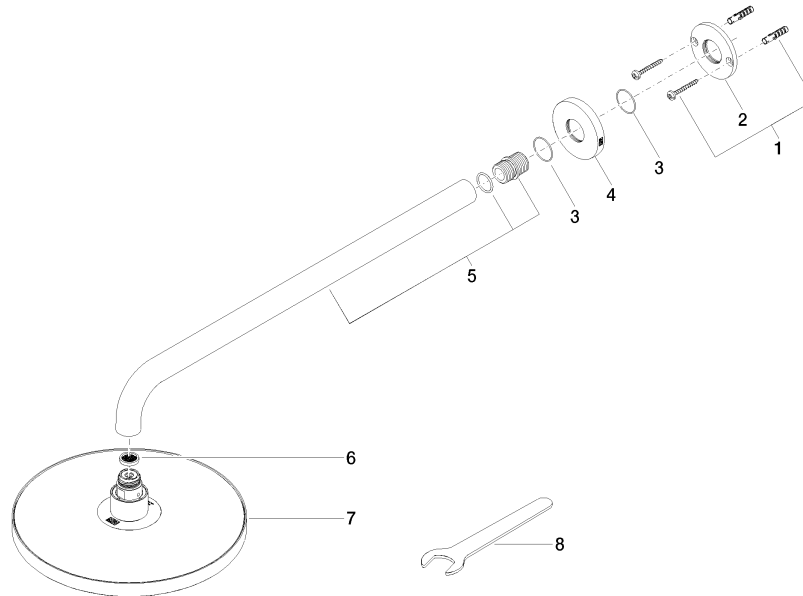

28 649 970 Product version from 3/13/2017

- rain shower Ø 220 mm
- Rain shower material: metal
- PURE RAIN, max. flow rate 14 l/min (at 3 bar)
- Function from: 7 l/min
- quick clearing
- with anti-scale system
- rosette Ø 60 mm

Technical data:

- 450mm projection
- 1/2" connection

Notes:

Recommended miscellaneous

- Concealed wall elbow -** 35 085 970 90
- min. recess depth 90 mm
 - max. recess depth 163 mm

28 649 970 Product version from 3/13/2017

Ü-Zeichen

Rainshower with wall fixing 220 mm - Platinum

SERIES SPECIFIC

28 649 970 Product version from 3/13/2017

Certificates and sustainability

LGA_38

DVGW_DW-
6517DN0

WRAS_2212

Spare parts list

No.	Item Number	Name	Quantity used	Delivery time
1	04 30 31 032 00 90	Attachment set Bolt 4 x 35 mm -	1.00	14
4	09 27 97 015-08	Rosette DB logo Ø 60 x 9 mm - Platinum	1.00	-
Spare part can no longer be ordered, please order the replacement item				
6	09 23 01 075 90	Sieve seal Ø 18 x 3,5 mm -	1.00	14
3	09 14 10 150 90	O-Ring 23 x 1,5 mm -	2.00	14
5	90 11 03 070 00-08	Pipe 462 x 61 x 24 mm - Platinum	1.00	54
8	90 30 09 069 00 90	Spanner -	1.00	14
7	04 12 05 092 00-08	Rainshower round Ø 220 mm - Platinum	1.00	54
2	09 17 20 120 90	Connection Ø 56,50 x 5 mm -	1.00	14