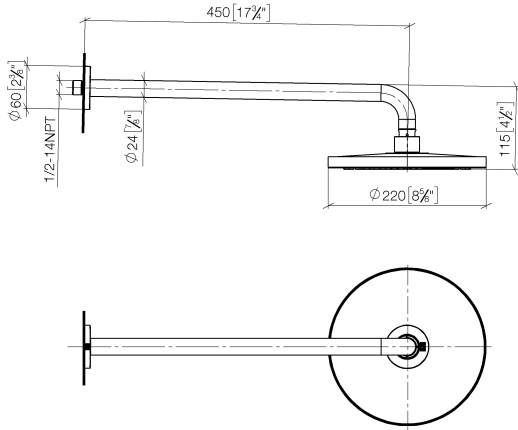

28 649 970 Product version from 3/13/2017

- rain shower Ø 220 mm
- Rain shower material: metal
- PURE RAIN, max. flow rate 14 l/min (at 3 bar)
- Function from: 7 l/min
- quick clearing
- with anti-scale system
- rosette Ø 60 mm

Technical data:

- 450mm projection
- 1/2" connection

Notes:

Recommended miscellaneous

- Concealed wall elbow -** 35 085 970 90
- min. recess depth 90 mm
 - max. recess depth 163 mm

28 649 970 Product version from 3/13/2017

mm [inches]

Flow rate chart

Codes & Standards

DIN 4109

EN 1112

ISO 3822

Scottish Water
Byelaws

UK Water Supply
Regulations

Spare parts list

No.	Item Number	Name	Quantity used	Delivery time
1	04 30 31 032 00 90	Attachment set Bolt 4 x 35 mm -	1.00	14
4	09 27 97 015-08	Rosette DB logo Ø 60 x 9 mm - Platinum	1.00	-
Spare part can no longer be ordered, please order the replacement item				
6	09 23 01 075 90	Sieve seal Ø 18 x 3,5 mm -	1.00	14
3	09 14 10 150 90	O-Ring 23 x 1,5 mm -	2.00	14
5	90 11 03 070 00-08	Pipe 462 x 61 x 24 mm - Platinum	1.00	54
8	90 30 09 069 00 90	Spanner -	1.00	14
7	04 12 05 092 00-08	Rainshower round Ø 220 mm - Platinum	1.00	54
2	09 17 20 120 90	Connection Ø 56,50 x 5 mm -	1.00	14