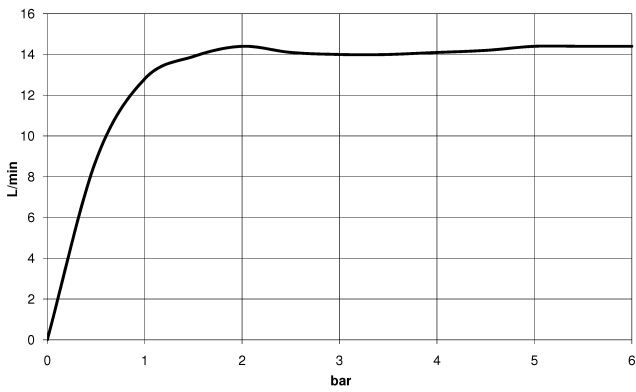

28 649 970 Product version from 3/13/2017

- rain shower Ø 220 mm
- Rain shower material: metal
- PURE RAIN, max. flow rate 14 l/min (at 3 bar)
- Function from: 7 l/min
- quick clearing
- with anti-scale system
- rosette Ø 60 mm

Technical data:

- 450mm projection
- 1/2" connection

Notes:

Recommended miscellaneous

- Concealed wall elbow -** 35 085 970 90
- min. recess depth 90 mm
 - max. recess depth 163 mm

28 649 970 Product version from 3/13/2017

mm [inches]

Flow rate chart

Codes & Standards

DIN 4109

EN 1112

ISO 3822

Scottish Water
Byelaws

UK Water Supply
Regulations