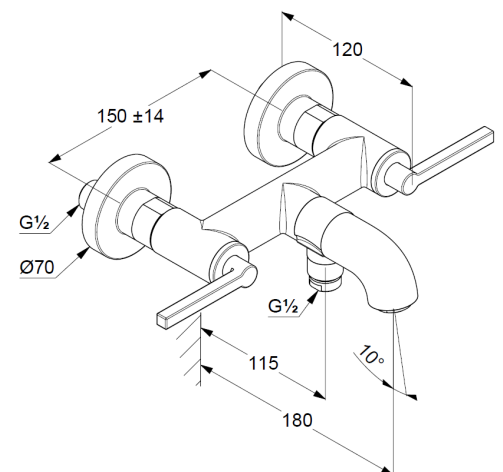

Technische Daten/ Technical Data

KLUDI NOVA FONTE
bath-and shower mixer
DN 15
Style: Puristic

Ref.: 2054ON115

Finishes:
N1 Brushed Bronze PVD

Product description
Manufacturer KLUDI GmbH & Co. KG
Typ: KLUDI NOVA FONTE
bath-and shower mixer
Ref.: 2054ON115

bath-and shower mixer
2-handle mixer
wall mounted
automatic diverter: shower/bath
wing handle, metal
aerator, S-Pointer M24
protected against back flow
shower outlet G1/2
ceramic headparts 90° (right/left)
flow rate at 3 bar 23 l/min.
S-unions G1/2 x G3/4

Produktabbildung/ Product picture

Maßzeichnung/ Dimensional drawing

Durchfluss/ Flow rate