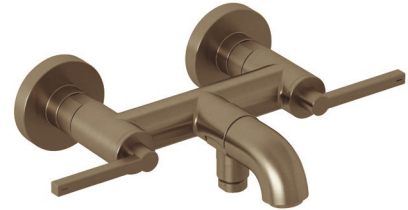

Technische Daten/ Technical Data

KLUDI NOVA FONTE
bath-and shower mixer
DN 15
Style: Puristic

Ref.: 2054ON115

Finishes:
N1 Brushed Bronze PVD

Product description
Manufacturer KLUDI GmbH & Co. KG
Typ: KLUDI NOVA FONTE
bath-and shower mixer
Ref.: 2054ON115

bath-and shower mixer
2-handle mixer
wall mounted
automatic diverter: shower/bath
wing handle, metal
aerator, S-Pointer M24
protected against back flow
shower outlet G1/2
ceramic headparts 90° (right/left)
flow rate at 3 bar 23 l/min.
S-unions G1/2 x G3/4

Produktabbildung/ Product picture