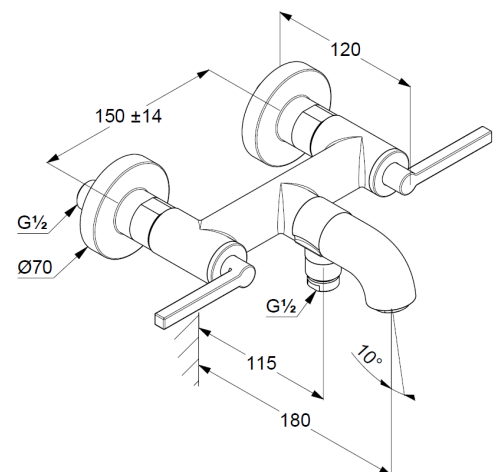

## Technische Daten/ Technical Data

KLUDI NOVA FONTE  
bath-and shower mixer  
DN 15  
Style: Puristic

Ref.: 2054ON215

Finishes:  
N2 Brushed Gunmetal PVD

Product description  
Manufacturer KLUDI GmbH & Co. KG  
Typ: KLUDI NOVA FONTE  
bath-and shower mixer  
Ref.: 2054ON215

bath-and shower mixer  
2-handle mixer  
wall mounted  
automatic diverter: shower/bath  
wing handle, metal  
aerator, S-Pointer M24  
protected against back flow  
shower outlet G1/2  
ceramic headparts 90° (right/left)  
flow rate at 3 bar 23 l/min.  
S-unions G1/2 x G3/4

### Produktabbildung/ Product picture

### Maßzeichnung/ Dimensional drawing