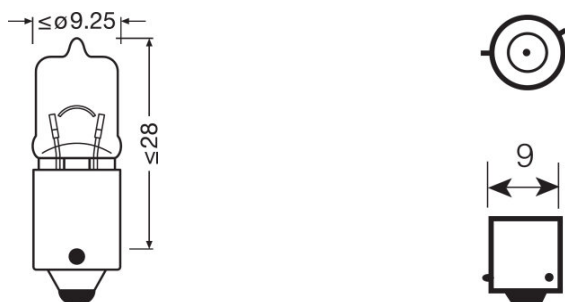

Product datasheet

Technical data

Product information

Order reference	64132
Application (Category and Product specific)	Auxiliary lamp

Electrical data

Power input	7 W
Nominal voltage	12.0 V
Nominal wattage	6.00 W
Test voltage	13.5 V
Power input tolerance	±5 %

Photometrical data

Luminous flux	125 lm
Luminous flux tolerance	±12 %

Dimensions & weight

Diameter	9 mm
Product weight	2.30 g
Length	33.0 mm

Lifespan

Lifespan B3	350 h
Lifespan Tc	700 h

Additional product data

Logistical Data

Product code	Product description	Packaging unit (Pieces/Unit)	Dimensions (length x width x height)	Volume	Gross weight
4008321094896	ORIGINAL - METAL BASE H6W	Unpacked 1	35 mm x 15 mm x 18 mm	0.01 dm ³	21.00 g
4008321094902	ORIGINAL - METAL BASE H6W	Folding carton box 10	54 mm x 40 mm x 138 mm	0.30 dm ³	36.00 g
4008321094919	ORIGINAL - METAL BASE H6W	Shipping carton box 50	205 mm x 144 mm x 64 mm	1.89 dm ³	230.00 g