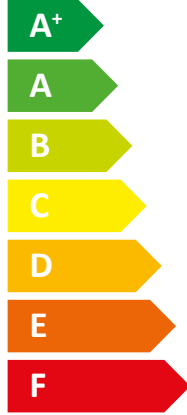

ENERG Y IJA
 енергия · ενέργεια IE IA

STIEBEL ELTRON LWZ 5 S Smart

A+

A

Two icons showing sound power levels. The top icon shows a speaker inside a house with the text "52 dB". The bottom icon shows a speaker outside a house with the text "52 dB".

A legend for power output levels, consisting of three colored squares with corresponding text: a dark blue square for "9 kW", a medium blue square for "6 kW", and a light blue square for "7 kW".

2019

811/2013