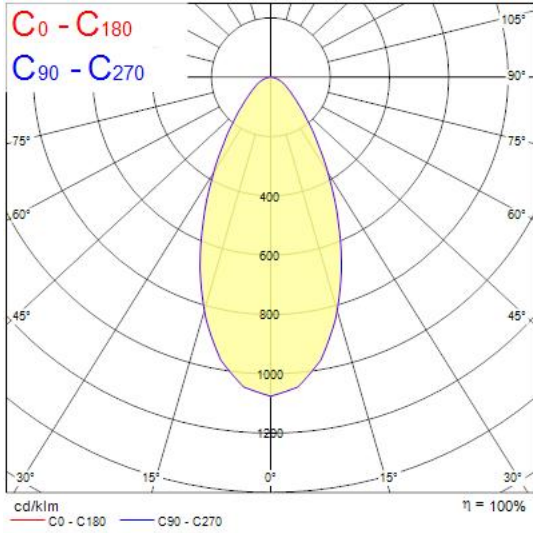

Colour Code

840

Photometry