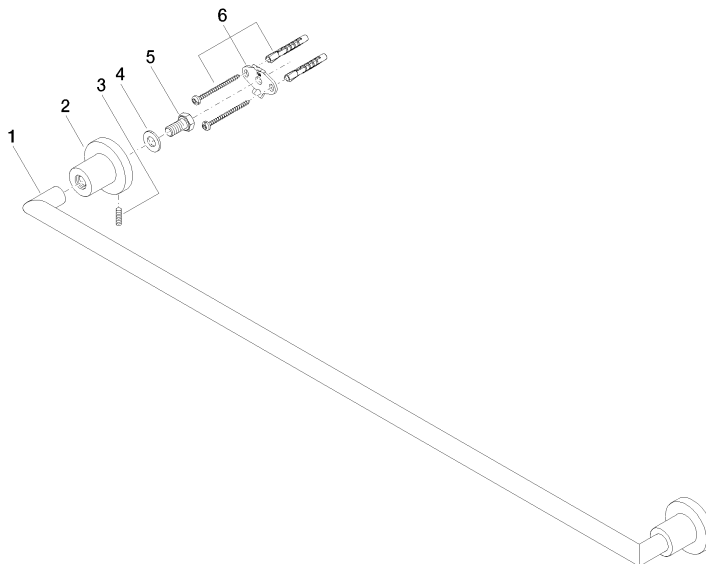

**TARA Towel bar - Platinum**

TARA

83 080 892 Product version from 4/1/2024

- gauge 800 mm
- width 855mm
- height 55 mm
- rosette Ø 55 mm
- 81mm projection

Fits TARA

	Platinum	83 080 892-08
	Chrome	83 080 892-00
	Brushed Platinum	83 080 892-06
	Dark Chrome	83 080 892-19
	Brushed Durabronze (23kt Gold)	83 080 892-28
	Matte Black	83 080 892-33
	Brushed Gold (PVD)	83 080 892-37
	Brushed Dark Brass (PVD)	83 080 892-39
	Brushed Bronze (PVD)	83 080 892-42
	Brushed Dark Bronze (PVD)	83 080 892-43
	Brushed Champagne (22kt Gold)	83 080 892-46
	Champagne (22kt Gold)	83 080 892-47
	Brushed Chrome	83 080 892-93
	Brushed Dark Platinum	83 080 892-99

83 080 892 Product version from 4/1/2024

mm [inches]

83 080 892 Product version from 4/1/2024

Parts for other finishes can be found here: [Chrome](#)

## Spare parts list

No.	Item Number	Name	Quantity used	Delivery time
5	09 30 30 071 90	Mounting Hexagonal bolt with thread as far as head M10 x 20 mm -	2.00	14
2	08 17 89 505-08	Holder universal 60 x 100 x 60 mm - Platinum	2.00	54
3	04 31 11 113 00 90	Mounting Threaded pin M5 x 12 mm -	2.00	14
4	09 30 11 046 90	Washer Ø 10,5 -	2.00	14
1	05 28 22 590 00-08	Holder for towel rail and shower set 818 x 40 x 18 mm - Platinum	1.00	54
6	05 17 20 739 00 90	Attachment set 150 x 65 x 10 mm -	2.00	14