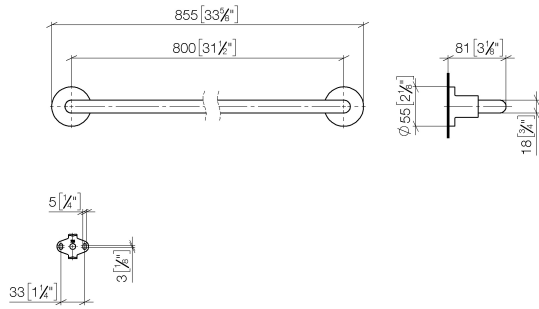

**TARA Towel bar - Platinum**

TARA

83 080 892 Product version from 4/1/2024

- gauge 800 mm
- width 855mm
- height 55 mm
- rosette Ø 55 mm
- 81mm projection

Fits TARA

	Platinum	83 080 892-08
	Chrome	83 080 892-00
	Brushed Platinum	83 080 892-06
	Dark Chrome	83 080 892-19
	Brushed Durabronze (23kt Gold)	83 080 892-28
	Matte Black	83 080 892-33
	Brushed Gold (PVD)	83 080 892-37
	Brushed Dark Brass (PVD)	83 080 892-39
	Brushed Bronze (PVD)	83 080 892-42
	Brushed Dark Bronze (PVD)	83 080 892-43
	Brushed Champagne (22kt Gold)	83 080 892-46
	Champagne (22kt Gold)	83 080 892-47
	Brushed Chrome	83 080 892-93
	Brushed Dark Platinum	83 080 892-99

83 080 892 Product version from 4/1/2024

mm [inches]

83 080 892 Product version from 4/1/2024

Parts for other finishes can be found here: [Chrome](#)

## Spare parts list

No.	Item Number	Name	Quantity used	Delivery time
5	09 30 30 071 90	Mounting Hexagonal bolt with thread as far as head M10 x 20 mm -	2.00	14
2	08 17 89 505-08	Holder universal 60 x 100 x 60 mm - Platinum	2.00	54
3	04 31 11 113 00 90	Mounting Threaded pin M5 x 12 mm -	2.00	14
4	09 30 11 046 90	Washer Ø 10,5 -	2.00	14
1	05 28 22 590 00-08	Holder for towel rail and shower set 818 x 40 x 18 mm - Platinum	1.00	54
6	05 17 20 739 00 90	Attachment set 150 x 65 x 10 mm -	2.00	14