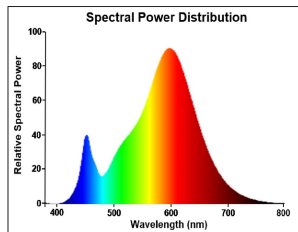

ToLEDo Retro Candle Satin

ToLEDo RT Candle V5 ST 470LM 827 B22 SL
0029481

PHOTOMETRY