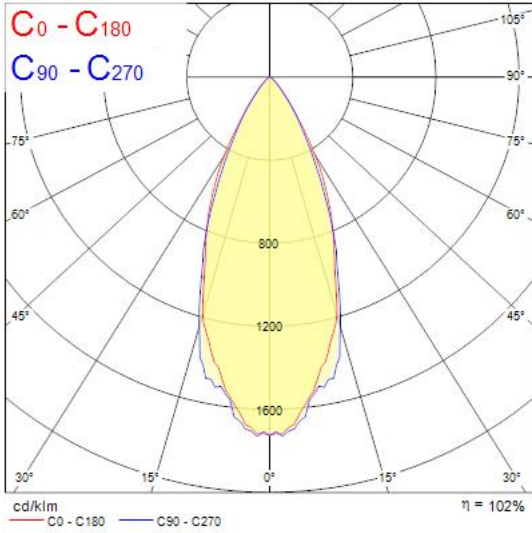

Features

- IP20 LED downlight, fire rated for 30, 60 and 90 minutes. 8W up to 620 lumen output.

Product Overview

Product name	SYLFIRE LED TILTABLE 830 DIM WHITE DC
Technology	LED
Housing	Aluminium
Mount	Ceiling recessed mounting
Environment	Indoor
Fixture luminous flux (lm)	730
Luminaire efficacy (lm/W)	91
Colour temperature (K)	3000
Light colour	Warm White
CRI (Ra)	80
Colour Variation Initial (SDCM)	6
Photobiological Risk Group	RG1
Total power consumption (W)	8
Electrical protection	Class II
Housing colour	White
IP rating	IP20
IK rating	IK06
Product EAN number	5410288598277
Warranty	5 years

SYLFIRE LED TILTABLE 830 DIM WHITE DC 0059827

Colour Code

830

Photometry

Technical drawings