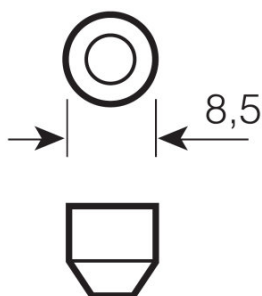

Product datasheet

Technical data

Product information

Order reference	6486X
Application (Category and Product specific)	Auxiliary lamp

Electrical data

Power input	6 W
Nominal voltage	12.0 V
Nominal wattage	6.00 W
Test voltage	13.5 V
Power input tolerance	±10 %

Photometrical data

Luminous flux	85 lm
Luminous flux tolerance	±20 %

Dimensions & weight

Diameter	11.0 mm
Product weight	2.50 g
Length	36.0 mm

Lifespan

Lifespan B3	350 h
Lifespan Tc	600 h

Additional product data

Logistical Data

Product code	Product description	Packaging unit (Pieces/Unit)	Dimensions (length x width x height)	Volume	Gross weight
4008321094292	ORIGINAL FESTOON 6486X	Unpacked 1	36 mm x 10 mm x 10 mm	0.00 dm ³	2.00 g
4008321094308	ORIGINAL FESTOON 6486X	Folding carton box 10	54 mm x 40 mm x 138 mm	0.30 dm ³	39.00 g
4008321094315	ORIGINAL FESTOON 6486X	Shipping carton box 50	205 mm x 144 mm x 64 mm	1.89 dm ³	245.00 g