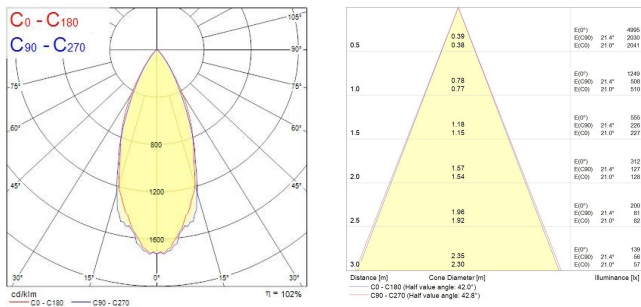

## SylFire IP20 SYLFIRE LED TILT TABLE 830 DIM WHITE DC 0059827

### PRODUCT OVERVIEW

Product name	SYLFIRE LED TILT TABLE 830 DIM WHITE DC
Technology	LED
Housing	Aluminium
Mount	Ceiling recessed mounting
Environment	Indoor
Warranty	5 years
Fixture luminous flux (lm)	730
Luminaire efficacy (lm/W)	91
Colour temperature (K)	3000
Colour Code	830
Light colour	Warm White
CRI (Ra)	80
Colour Variation Initial (SDCM)	SDCM6
Photobiological Risk Group	RG1
Total power consumption (W)	8
Electrical protection	Class II
Housing colour	White
IP rating	IP20
IK rating	IK06
Product EAN number	5410288598277

### PHOTOMETRY