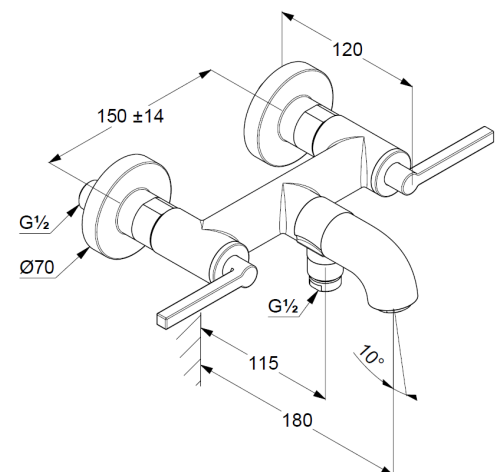

Technische Daten/ Technical Data

KLUDI NOVA FONTE
bath-and shower mixer
DN 15
Style: Puristic

Ref.: 205400115

Finishes:
O1 Matt Dove

Product description
Manufacturer KLUDI GmbH & Co. KG
Typ: KLUDI NOVA FONTE
bath-and shower mixer
Ref.: 205400115

bath-and shower mixer
2-handle mixer
wall mounted
automatic diverter: shower/bath
wing handle, metal
aerator, S-Pointer M24
protected against back flow
shower outlet G1/2
ceramic headparts 90° (right/left)
flow rate at 3 bar 23 l/min.
S-unions G1/2 x G3/4

Produktabbildung/ Product picture

Maßzeichnung/ Dimensional drawing

Durchfluss/ Flow rate