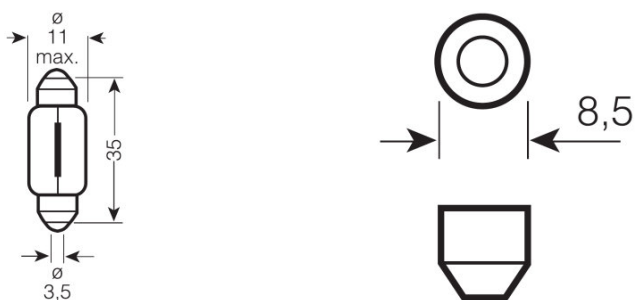

### Technical data

#### Photometrical data

Luminous flux	105 lm
Luminous flux tolerance	±20 %

#### Dimensions & weight

Diameter	11.0 mm
Product weight	2.91 g
Length	36.0 mm