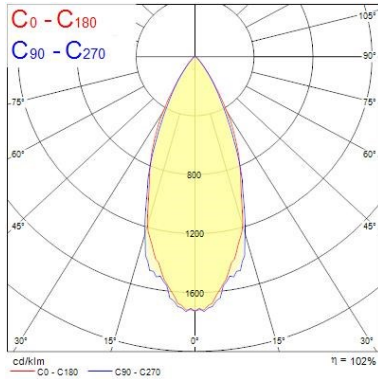

Lifetime data

Lifespan L70 B50	50000
------------------	-------

Physical data

Housing colour	White
IP rating	IP20
IK rating	IK06
Diffuser finish	Opal
Diffuser material	PC Polycarbonate
Nominal Product Diameter (mm)	92
Weight (kg)	0.479

Safety data

Optimal operating condition (°C)	-10-45
----------------------------------	--------

SylFire IP20 SYLFIRE LED TILTABLE 830 DIM WHITE DC 0059827

PHOTOMETRY

Distance [m]	Cone Diameter [m]	E(0°)	E(C90)	E(C0)	Illuminance [lx]
0.5	0.39	4666	21.4°	2030	
	0.38		21.0°	2041	
1.0	0.78	1249	21.4°	508	
	0.77		21.0°	510	
1.5	1.18	555	21.4°	220	
	1.15		21.0°	227	
2.0	1.57	312	21.4°	127	
	1.54		21.0°	128	
2.5	1.96	200	21.4°	81	
	1.92		21.0°	82	
3.0	2.35	139	21.4°	56	
	2.30		21.0°	57	

Distance [m] Cone Diameter [m] Illuminance [lx]

— C0 - C180 (Half value angle: 42.0°)
— C90 - C270 (Half value angle: 42.8°)

TECHNICAL DRAWINGS