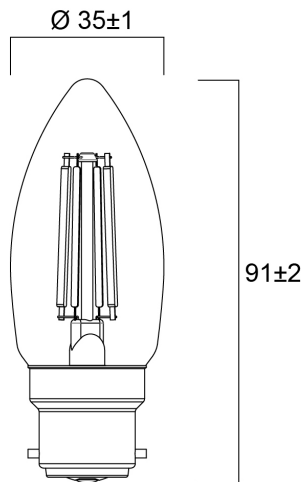

### Dimensions (mm)

## Physical data

Nominal Product Length (mm)	91
Nominal Product Diameter (mm)	35
Weight (kg)	0.021

## Packaging

Product EAN number	5410288294810
Packaging single length / height (cm)	11.0
Packaging single width (cm)	4.5
Packaging single depth (cm)	4.5
DUN14 (inner)	15410288294817
Units per outer package	6
Packaging outer length / height (cm)	14.3
Packaging outer width (cm)	9.7
Packaging outer depth (cm)	12.0