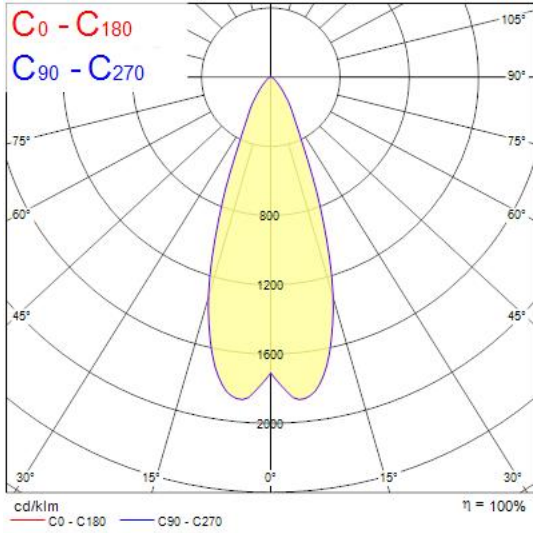

Features

- IP65 from the front LED downlight, fire rated for 30, 60 and 90 minutes. 8W up to 620 lumen output.

Product Overview

Product name	SYLFIRE LED FIXED 840 DIM WHITE DC
Technology	LED
Housing	Aluminium
Mount	Ceiling recessed mounting
Environment	Indoor
Fixture luminous flux (lm)	700
Luminaire efficacy (lm/W)	88
Colour temperature (K)	4000
Light colour	Neutral White
CRI (Ra)	80
Colour Variation Initial (SDCM)	6
Photobiological Risk Group	RG1
Total power consumption (W)	8
Electrical protection	Class II
Housing colour	White
IP rating	IP65/20
IK rating	IK06
Product EAN number	5410288598222
Warranty	5 years

SYLFIRE LED FIXED 840 DIM WHITE DC 0059822

Colour Code

840

Photometry

Technical drawings