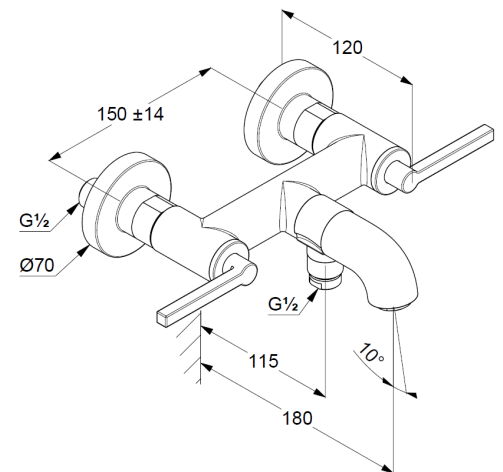

Technische Daten/ Technical Data

KLUDI NOVA FONTE
bath-and shower mixer
DN 15
Style: Puristic

Ref.: 205400215

Finishes:
O2 Matt Light Dove

Product description
Manufacturer KLUDI GmbH & Co. KG
Typ: KLUDI NOVA FONTE
bath-and shower mixer
Ref.: 205400215

bath-and shower mixer
2-handle mixer
wall mounted
automatic diverter: shower/bath
wing handle, metal
aerator, S-Pointer M24
protected against back flow
shower outlet G1/2
ceramic headparts 90° (right/left)
flow rate at 3 bar 23 l/min.
S-unions G1/2 x G3/4

Produktabbildung/ Product picture

Maßzeichnung/ Dimensional drawing

Durchfluss/ Flow rate