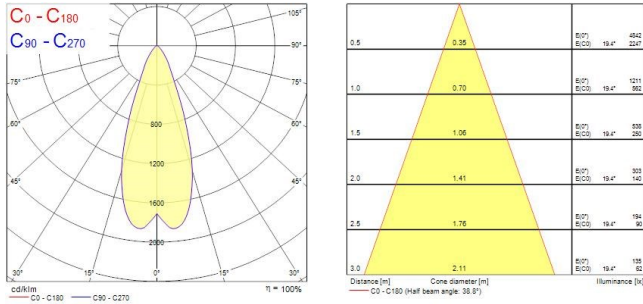

SylFire IP65 SYLFIRE LED FIXED 840 DIM WHITE DC 0059822

TECHNICAL DRAWINGS