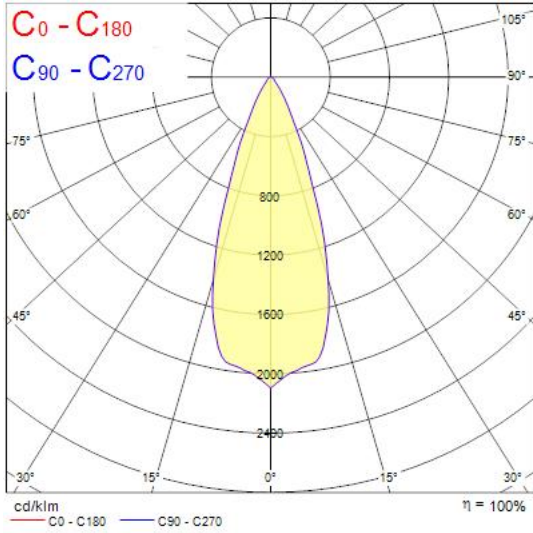

Features

- IP65 from the front LED downlight, fire rated for 30, 60 and 90 minutes. 8W up to 620 lumen output.

Product Overview

Product name	SYLFIRE LED FIXED 830 DIM WHITE DC
Technology	LED
Housing	Aluminium
Mount	Ceiling recessed mounting
Environment	Indoor
Fixture luminous flux (lm)	670
Luminaire efficacy (lm/W)	84
Colour temperature (K)	3000
Light colour	Warm White
CRI (Ra)	80
Colour Variation Initial (SDCM)	6
Photobiological Risk Group	RG1
Total power consumption (W)	8
Electrical protection	Class II
Housing colour	White
IP rating	IP65/20
IK rating	IK06
Product EAN number	5410288598215
Warranty	5 years

SYLFIRE LED FIXED 830 DIM WHITE DC 0059821

Colour Code

830

Photometry

Technical drawings