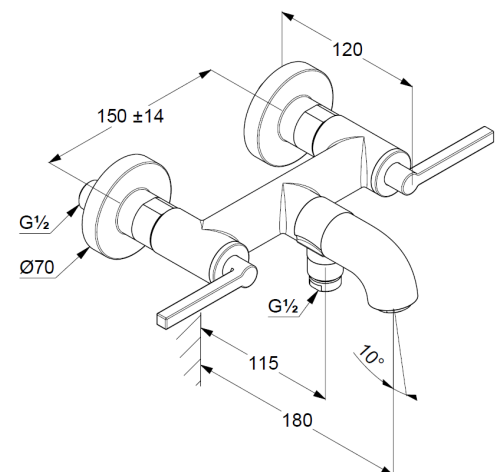

Technische Daten/ Technical Data

KLUDI NOVA FONTE
bath-and shower mixer
DN 15
Style: Puristic

Ref.: 205400315

Finishes:
O3 Matt Teal Blue

Product description
Manufacturer KLUDI GmbH & Co. KG
Typ: KLUDI NOVA FONTE
bath-and shower mixer
Ref.: 205400315

bath-and shower mixer
2-handle mixer
wall mounted
automatic diverter: shower/bath
wing handle, metal
aerator, S-Pointer M24
protected against back flow
shower outlet G1/2
ceramic headparts 90° (right/left)
flow rate at 3 bar 23 l/min.
S-unions G1/2 x G3/4

Produktabbildung/ Product picture

Maßzeichnung/ Dimensional drawing

Durchfluss/ Flow rate