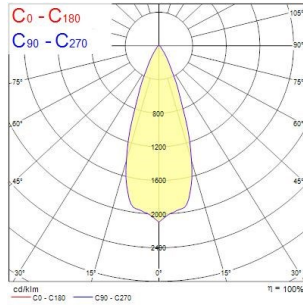

SylFire IP65

SYLFIRE LED FIXED 830 DIM WHITE DC

0059821

PRODUCT OVERVIEW

Product name	SYLFIRE LED FIXED 830 DIM WHITE DC
Technology	LED
Housing	Aluminium
Mount	Ceiling recessed mounting
Environment	Indoor
Warranty	5 years
Fixture luminous flux (lm)	670
Luminaire efficacy (lm/W)	84
Colour temperature (K)	3000
Colour Code	830
Light colour	Warm White
CRI (Ra)	80
Colour Variation Initial (SDCM)	SDCM6
Photobiological Risk Group	RG1
Total power consumption (W)	8
Electrical protection	Class II
Housing colour	White
IP rating	IP65/20
IK rating	IK06
Product EAN number	5410288598215

PHOTOMETRY

SylFire IP65 SYLFIRE LED FIXED 830 DIM WHITE DC 0059821

TECHNICAL DRAWINGS