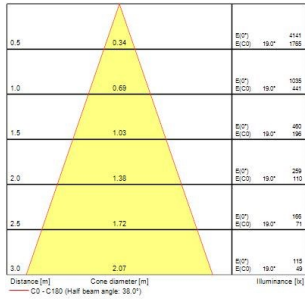

SylFire IP65 SYLFIRE LED FIXED 830 DIM WHITE DC 0059821

TECHNICAL DRAWINGS