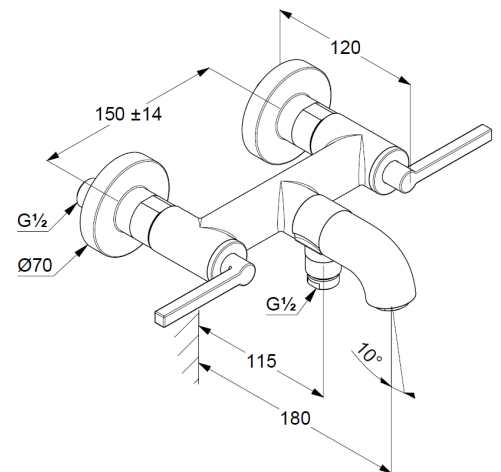

## Technische Daten/ Technical Data

KLUDI NOVA FONTE  
bath-and shower mixer  
DN 15  
Style: Puristic

Ref.: 205400415

Finishes:  
O4 Matt Light Blue

Product description  
Manufacturer KLUDI GmbH & Co. KG  
Typ: KLUDI NOVA FONTE  
bath-and shower mixer  
Ref.: 205400415

bath-and shower mixer  
2-handle mixer  
wall mounted  
automatic diverter: shower/bath  
wing handle, metal  
aerator, S-Pointer M24  
protected against back flow  
shower outlet G1/2  
ceramic headparts 90° (right/left)  
flow rate at 3 bar 23 l/min.  
S-unions G1/2 x G3/4

### Produktabbildung/ Product picture

### Maßzeichnung/ Dimensional drawing