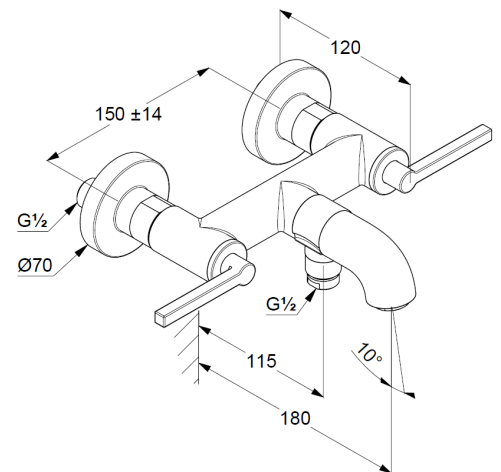

Technische Daten/ Technical Data

KLUDI NOVA FONTE
bath-and shower mixer
DN 15
Style: Puristic

Ref.: 205400515

Finishes:
O5 Matt Vermillion

Product description
Manufacturer KLUDI GmbH & Co. KG
Typ: KLUDI NOVA FONTE
bath-and shower mixer
Ref.: 205400515

bath-and shower mixer
2-handle mixer
wall mounted
automatic diverter: shower/bath
wing handle, metal
aerator, S-Pointer M24
protected against back flow
shower outlet G1/2
ceramic headparts 90° (right/left)
flow rate at 3 bar 23 l/min.
S-unions G1/2 x G3/4

Produktabbildung/ Product picture

Maßzeichnung/ Dimensional drawing

Durchfluss/ Flow rate