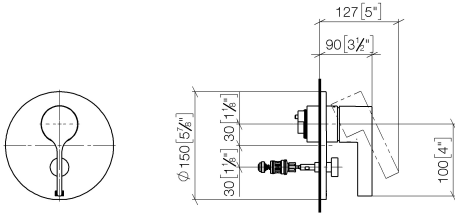

Recommended miscellaneous

	xGRID Attachment set for integrating in the dry wall construction -	12 340 970 90
---	--	---------------

Required miscellaneous

	xGRID Installation track 555 mm -	12 360 970 90
---	--	---------------

Required miscellaneous

	Concealed single-lever mixer - •min. recess depth 80 mm •max. recess depth 105 mm	35 020 970 90
---	--	---------------

Required miscellaneous

	Concealed single-lever mixer with backflow preventor - •min. recess depth 80 mm •max. recess depth 105 mm	35 021 970 90
---	--	---------------

36 120 809 Product version from 3/13/2017 to 2/20/2020

mm [inches]

Flow rate chart

Codes & Standards

DIN 4109

ISO 3822

Scottish Water
Byelaws

UK Water Supply
Regulations