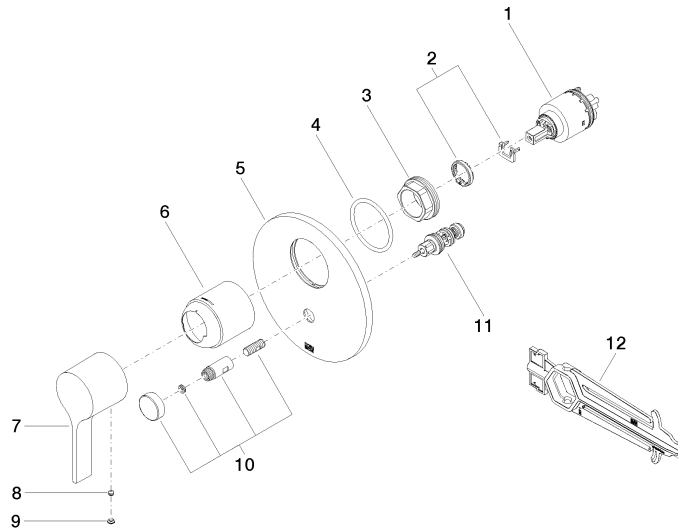

Recommended miscellaneous

	xGRID Attachment set for integrating in the dry wall construction -	12 340 970 90
---	--	---------------

Required miscellaneous

	xGRID Installation track 555 mm -	12 360 970 90
---	--	---------------

36 120 809 Product version from 3/13/2017 to 2/20/2020

mm [inches]

Flow rate chart

Codes & Standards

DIN 4109

ISO 3822

Scottish Water
Byelaws

UK Water Supply
Regulations

Ü-Zeichen

VAIA Concealed single-lever mixer with diverter - Chrome

VAIA

36 120 809 Product version from 3/13/2017 to 2/20/2020

Certificates and sustainability

LGA_19	WRAS_2207	EPD-DOR-20230287 -IBA1-EN Environmental.prod uct-declarat
--------	-----------	--

Spare parts list

No.	Item Number	Name	Quantity used	Delivery time
9	90 31 20 087 00-00	Plug with O-ring Ø 7 x 2,1 mm - Chrome	1.00	20
1	90 15 05 038 00 90	Single-lever mixer cartridge -	1.00	-
	Spare part can no longer be ordered, please order the replacement item			
	9015050390090	Cartridge blue Ø 40 x 75 mm -		
8	90 31 11 063 00 90	Mounting Threaded pin with hexagon socket with cup point M5 x 4 mm -	1.00	14
5	09 11 02 261-00	Rosette for bath Ø 150 x 9 mm - Chrome	1.00	-
	Spare part can no longer be ordered, please order the replacement item			
4	09 14 10 084 90	O-Ring EPDM 70 48 x 3,5 mm -	1.00	14
2	04 28 10 149 00 90	Single-lever mixer cartridge -	1.00	14
3	09 24 04 448 90	Mounting Nut Ø 42 x 17 mm -	1.00	14
6	09 11 02 260-00	Cover Ø 50 x 58 mm - Chrome	1.00	20
10	90 31 09 139 00-00	Pull rod for diverter with button Ø 26 x 47,3 mm - Chrome	1.00	20
12	90 30 09 064 00 90	Spanner for cartridge nut -	1.00	14
11	90 21 34 081 00 90	Diverter 98 x 64 x 64 mm -	1.00	14
7	90 20 80 074 00-00	handle	1.00	-
	Spare part can no longer be ordered, please order the replacement item			