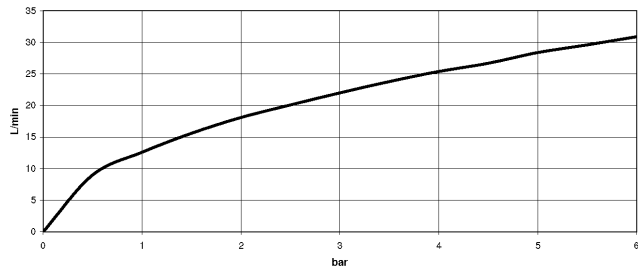

Required miscellaneous

	Concealed single-lever mixer - •min. recess depth 80 mm •max. recess depth 105 mm	35 020 970 90
---	--	---------------

Required miscellaneous

	Concealed single-lever mixer with backflow preventor - •min. recess depth 80 mm •max. recess depth 105 mm	35 021 970 90
---	--	---------------

36 120 809 Product version from 3/13/2017 to 2/20/2020

mm [inches]

Flow rate chart

Codes & Standards

DIN 4109

ISO 3822

Scottish Water
Byelaws

UK Water Supply
Regulations