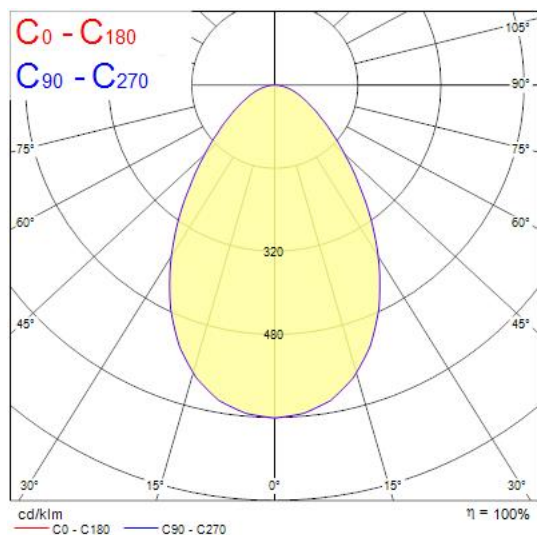

Photometry