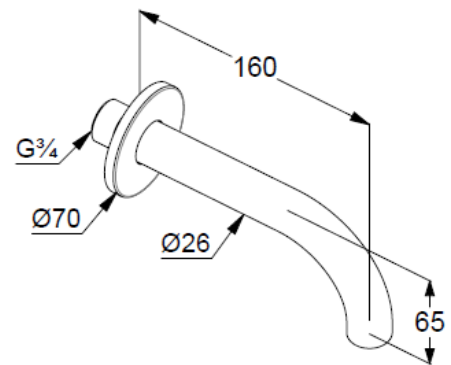

Technische Daten/ Technical Data

KLUDI BOZZ

wall spout
DN 20

Ref.: 38505N5

Finishes:

N5 Stainless Brushed Nickel PVD

Product description

Manufacturer KLUDI GmbH & Co. KG

Typ: KLUDI BOZZ

wall spout

Ref.: 38505N5

wall spout

wall mounted

aerator, S-Pointer M24 laminar

flow rate at 3 bar 25 l/min.

fixed spout

connection G3/4

with push-on rosette Ø 70mm

Produktabbildung/ Product picture

Maßzeichnung/ Dimensional drawing

Durchfluss/ Flow rate