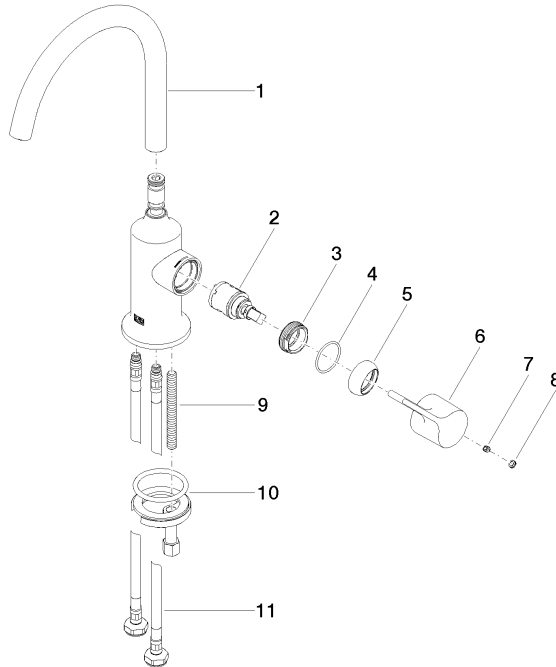

VAIA Single-lever basin mixer without pop-up waste - Brushed Durabronz (23kt Gold)

VAIA

33 521 809 Product version from 3/13/2017

- 167mm projection
- pivotable spout 360°
- circular, air-enriched flow
- height of mixer 306 mm
- height up to aerator 220 mm
- hole diameter 35 mm
- 2x screw-in M 8 x 1 pressure hose, leak-tested
- max. flow 5.7 l/min
- lead-free
- This product can help a building meet the requirements of Green Building Rating Systems, e.g. LEED®, BREEAM®, DGNB
- WRAS

33 521 809 Product version from 3/13/2017

mm [inches]

Flow rate chart

Codes & Standards

DIN 4109

Executive Order
no. 1007

ISO 3822

Scottish Water
Byelaws

UK Water Supply
Regulations

Ü-Zeichen

VAIA Single-lever basin mixer without pop-up waste - Brushed Durabronz (23kt Gold)

VAIA

33 521 809 Product version from 3/13/2017

Certificates and sustainability

WRAS_240702

GDV_0400

LGA_29

33 521 809 Product version from 3/13/2017

Parts for other finishes can be found here: [Chrome](#)

Spare parts list

No.	Item Number	Name	Quantity used	Delivery time
11	04 30 04 100 00 90	High pressure hose M8x1 x 3/8" x 420 mm -	2.00	14
1	90 28 22 311 00-28	Spout for washstand deck mounting 167 mm, 5,68 l/min. - Brushed Durabross (23kt Gold)	1.00	54
2	90 15 05 042 00 90	Cartridge Ø 25 x 52 mm -	1.00	14
5	09 28 30 021-28	Cover Ø 32 x 11 mm - Brushed Durabross (23kt Gold)	1.00	54
7	90 31 11 030 00 90	Mounting Threaded pin with hexagon socket with cup point M5 x 5 mm -	1.00	14
4	09 14 10 091 90	O-Ring NBR 70 26,5 x 1,72 mm -	1.00	14
10	04 30 11 038 00 90	Mounting with O-ring Ø40 x 4mm Ø 52 x 1,5 mm -	1.00	14
9	09 31 11 011 90	Mounting Threaded bolt M8 x 80 mm -	1.00	14
8	90 31 20 087 00-28	Plug with O-ring Ø 7 x 2,1 mm - Brushed Durabross (23kt Gold)	1.00	54
3	09 24 04 266 90	Mounting Ø 28 x 10,8 mm -	1.00	14
6	90 20 80 070 00-28	Lever 37 x 34 x 107 mm - Brushed Durabross (23kt Gold)	1.00	54