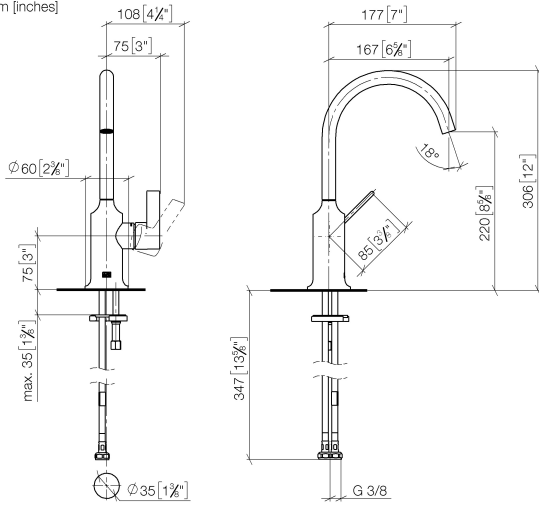

VAIA Single-lever basin mixer without pop-up waste - Brushed Durabronz (23kt Gold)

VAIA

33 521 809 Product version from 3/13/2017

- 167mm projection
- pivotable spout 360°
- circular, air-enriched flow
- height of mixer 306 mm
- height up to aerator 220 mm
- hole diameter 35 mm
- 2x screw-in M 8 x 1 pressure hose, leak-tested
- max. flow 5.7 l/min
- lead-free
- This product can help a building meet the requirements of Green Building Rating Systems, e.g. LEED®, BREEAM®, DGNB
- WRAS

33 521 809 Product version from 3/13/2017

mm [inches]

Flow rate chart

Codes & Standards

DIN 4109

Executive Order
no. 1007

ISO 3822

Scottish Water
Byelaws

UK Water Supply
Regulations

Ü-Zeichen

VAIA Single-lever basin mixer without pop-up waste - Brushed Durabronz (23kt Gold)

VAIA

33 521 809 Product version from 3/13/2017

Certificates and sustainability

WRAS_240702

GDV_0400

LGA_29

33 521 809 Product version from 3/13/2017

Parts for other finishes can be found here: [Chrome](#)

Spare parts list

No.	Item Number	Name	Quantity used	Delivery time
11	04 30 04 100 00 90	High pressure hose M8x1 x 3/8" x 420 mm -	2.00	14
1	90 28 22 311 00-28	Spout for washstand deck mounting 167 mm, 5,68 l/min. - Brushed Durabross (23kt Gold)	1.00	54
2	90 15 05 042 00 90	Cartridge Ø 25 x 52 mm -	1.00	14
5	09 28 30 021-28	Cover Ø 32 x 11 mm - Brushed Durabross (23kt Gold)	1.00	54
7	90 31 11 030 00 90	Mounting Threaded pin with hexagon socket with cup point M5 x 5 mm -	1.00	14
4	09 14 10 091 90	O-Ring NBR 70 26,5 x 1,72 mm -	1.00	14
10	04 30 11 038 00 90	Mounting with O-ring Ø40 x 4mm Ø 52 x 1,5 mm -	1.00	14
9	09 31 11 011 90	Mounting Threaded bolt M8 x 80 mm -	1.00	14
8	90 31 20 087 00-28	Plug with O-ring Ø 7 x 2,1 mm - Brushed Durabross (23kt Gold)	1.00	54
3	09 24 04 266 90	Mounting Ø 28 x 10,8 mm -	1.00	14
6	90 20 80 070 00-28	Lever 37 x 34 x 107 mm - Brushed Durabross (23kt Gold)	1.00	54