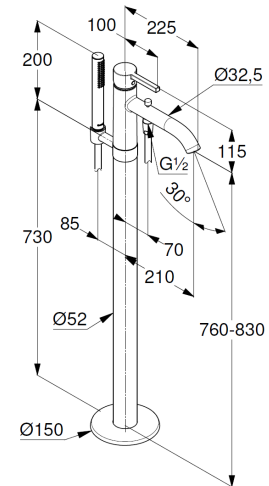

Typ: KLUDI NOVA FONTE

single lever bath-and shower mixer
floor standing for free standing bathtubs
Ref.: 385900515

bath-and shower mixer
single lever mixer
trim set without pre-installation set
for pre-installation set KLUDI FLEXX.BOX Ref.: 88088
floor standing for free standing bathtubs
with shower hook
automatic diverter: shower/bath
solid lever, metal
aerator, S-Pointer M24 laminar
protected against back flow
shower outlet G1/2
ceramic cartridge with hot water safety device
flow rate bath at 3 bar 22 l/min.
flow rate shower at 3 bar 13 l/min.
fixed spout
hand shower and shower hose 1250mm

hand shower 1 S
1 spray pattern
volume
with cleaning system
sieve seal

shower hose
plastic coated
with conical nuts
anti twist
G1/2 x G1/2 x 1250mm

Produktabbildung/ Product picture

Maßzeichnung/ Dimensional drawing