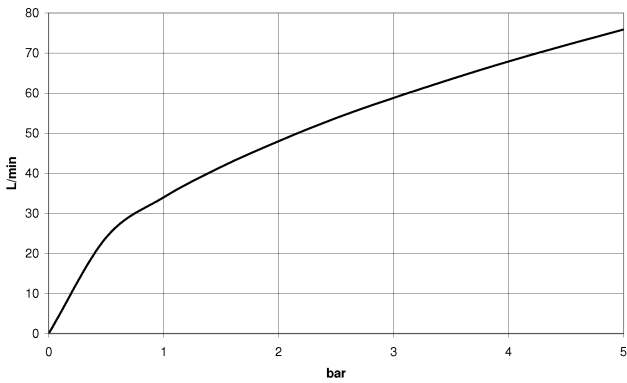

Flow rate chart

Codes & Standards

EN 1717

Scottish Water
Byelaws

UK Water Supply
Regulations