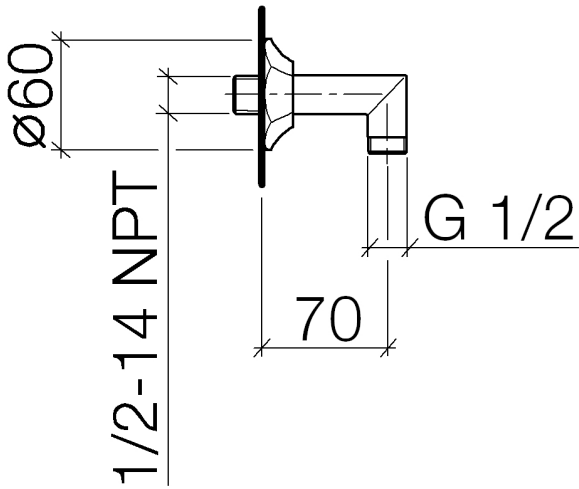

28 450 370 Product version up to 7/6/2018

- 1/2" shower outlet
- rosette Ø 60 mm
- 1/2" connection
- WRAS

Intrinsic protection against back flow.

	Durabronz (23kt Gold)	28 450 370-09
	Chrome	28 450 370-00
	Brushed Platinum	28 450 370-06
	Platinum	28 450 370-08
	Brushed Durabronz (23kt Gold)	28 450 370-28
	Brushed Dark Brass (PVD)	28 450 370-39
	Brushed Bronze (PVD)	28 450 370-42
	Brushed Dark Platinum	28 450 370-99

**Recommended miscellaneous**

- |  |                               |               |
|--|-------------------------------|---------------|
|  | <b>Concealed wall elbow -</b> | 35 085 970 90 |
|  | • min. recess depth 90 mm     |               |
|  | • max. recess depth 163 mm    |               |

28 450 370 Product version up to 7/6/2018

Flow rate chart

Codes & Standards

EN 1717

Scottish Water  
Byelaws

UK Water Supply  
Regulations

### Spare parts list

No.	Item Number	Name	Quantity used	Delivery time
3	09 11 03 021-09	Connection 93,5 x 42,5 x 21 mm - Durabronz (23kt Gold)	1.00	54
1	09 27 37 003-09	Rosette Ø 60,6 x 17,3 mm - Durabronz (23kt Gold)	1.00	54
2	90 14 10 026 00 90	O-Ring 20,5 x 3,5 mm -	1.00	14
4	90 23 01 040 00 90	Back-flow preventer Check valve cartridge, DW15 -	1.00	14