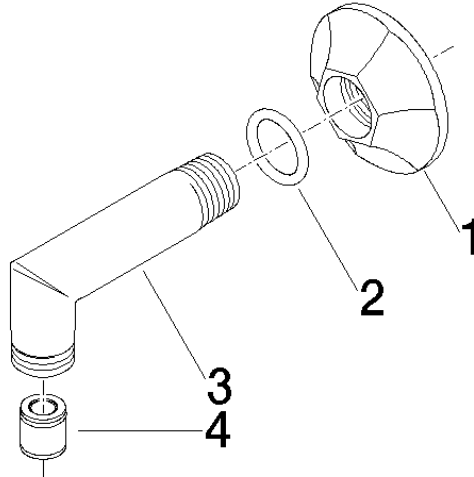

28 450 370 Product version up to 7/6/2018

- 1/2" shower outlet
- rosette Ø 60 mm
- 1/2" connection
- WRAS

Intrinsic protection against back flow.

	Durabronz (23kt Gold)	28 450 370-09
	Chrome	28 450 370-00
	Brushed Platinum	28 450 370-06
	Platinum	28 450 370-08
	Brushed Durabronz (23kt Gold)	28 450 370-28
	Brushed Dark Brass (PVD)	28 450 370-39
	Brushed Bronze (PVD)	28 450 370-42
	Brushed Dark Platinum	28 450 370-99

**Recommended miscellaneous**

- |  |                               |               |
|--|-------------------------------|---------------|
|  | <b>Concealed wall elbow -</b> | 35 085 970 90 |
|  | • min. recess depth 90 mm     |               |
|  | • max. recess depth 163 mm    |               |

28 450 370 Product version up to 7/6/2018

Flow rate chart

Codes & Standards

EN 1717

Scottish Water  
Byelaws

UK Water Supply  
Regulations

### Spare parts list

No.	Item Number	Name	Quantity used	Delivery time
3	09 11 03 021-09	Connection 93,5 x 42,5 x 21 mm - Durabronz (23kt Gold)	1.00	54
1	09 27 37 003-09	Rosette Ø 60,6 x 17,3 mm - Durabronz (23kt Gold)	1.00	54
2	90 14 10 026 00 90	O-Ring 20,5 x 3,5 mm -	1.00	14
4	90 23 01 040 00 90	Back-flow preventer Check valve cartridge, DW15 -	1.00	14