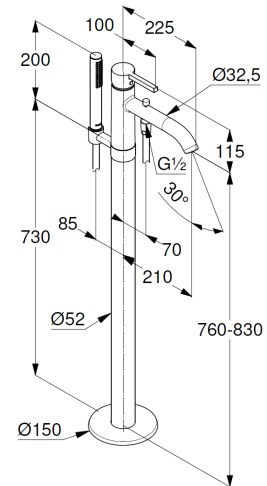

Technische Daten/ Technical Data

KLUDI NOVA FONTE

single lever bath-and shower mixer
floor standing for free standing bathtubs
DN 20
Style: PURA

Ref.: 385903915

Finishes:
39 matt black

Product description

Manufacturer KLUDI GmbH & Co. KG

Typ: KLUDI NOVA FONTE

single lever bath-and shower mixer
floor standing for free standing bathtubs
Ref.: 385903915

bath-and shower mixer
single lever mixer
trim set without pre-installation set
for pre-installation set KLUDI FLEXX.BOX Ref.: 88088
floor standing for free standing bathtubs
with shower hook
automatic diverter: shower/bath
solid lever, metal
aerator, S-Pointer M24 laminar
protected against back flow
shower outlet G1/2
ceramic cartridge with hot water safety device
flow rate bath at 3 bar 22 l/min.
flow rate shower at 3 bar 13 l/min.
fixed spout
hand shower and shower hose 1250mm

hand shower 1 S
1 spray pattern
volume
with cleaning system
sieve seal

shower hose
plastic coated
with conical nuts
anti twist
G1/2 x G1/2 x 1250mm

Produktabbildung/ Product picture

Maßzeichnung/ Dimensional drawing