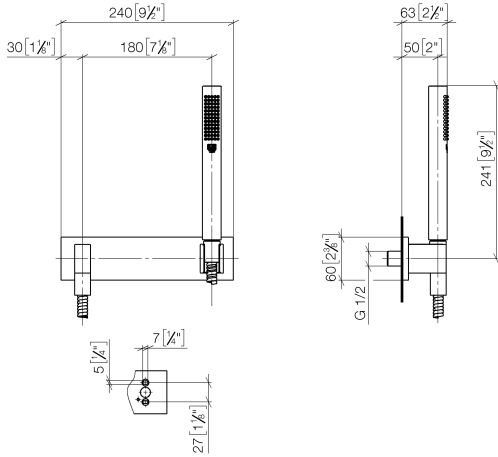

Recommended miscellaneous

**Concealed wall elbow -**

- min. recess depth 90 mm
- max. recess depth 163 mm

35 085 970 90

27 818 980 Product version up to 7/19/2018

mm [inches]

Flow rate chart

Codes & Standards

### Certificates and sustainability

LGA\_29

Belgaqua\_22\_280\_2 WRAS\_2209

Spare parts list

No.	Item Number	Name	Quantity used	Delivery time
10	04 31 11 140 00 90	Mounting Threaded pin M6 x 10 mm -	1.00	14
14	90 14 20 026 00 90	Washer 14 x 8 x 2 mm Centellen WS 3820 -	1.00	14
13	90 21 02 069 00-08	Cover/sleeve M20 x 1 - Platinum	1.00	54
16	09 17 20 044-08	Wall bracket Elemental SPA Symetrics - Platinum	1.00	54
17	09 18 40 078 90	Holder for hand shower Receptacle Ø 27,5 x 40,5 mm -	1.00	14
6	09 14 10 008 90	O-Ring 10,0 x 2,0 mm -	1.00	14
5	09 24 03 116 20 90	Nipple Ø 21 x 50 mm -	1.00	14
3	09 16 01 014 90	Ring Retaining ring Ø 15 x 1 mm -	1.00	14
7	09 30 30 054 90	Mounting Cylinder head screw with hexagon socket with low profile M4 x 10 mm -	1.00	14
8	09 31 11 026 90	Grooved pin Ø 5 x12 mm -	2.00	14
9	09 11 03 046-08	Wall elbow - Platinum	1.00	54
19	09 11 02 120-08	Rosette for spray sets 240 x 60 x 9 mm - Platinum	1.00	54
4	90 23 01 141 00 90	Back-flow preventer -	1.00	14
11	90 14 10 077 00 90	O-Ring EPDM 70 12,0 x 2,0 mm -	1.00	14
20	09 24 03 073 90	Nipple Ø 18 x 28 mm -	1.00	14
18	05 30 31 025 00 90	Mounting Bolt Round head 4,5 x 60 mm -	1.00	14
15	90 31 11 112 00 90	Mounting Threaded pin M5 x 6 mm -	1.00	14
2	90 30 02 072 00-08	Metal shower hose 1/2" x 3/8" x 1250 mm - Platinum	1.00	54
12	09 24 03 107 20 90	Nipple Ø 20 x 21,5 mm -	1.00	14
1	90 12 11 140 40-08	Bar-type hand shower 15 l/min. - Platinum	1.00	-