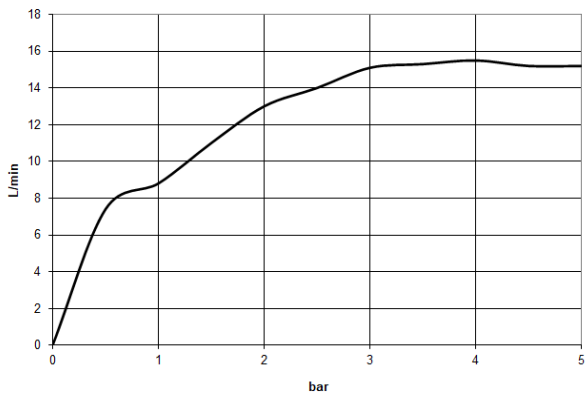

**Technical data:**

- cover plate 240 x 60 mm
- 1/2" wall elbow
- 3/8" shower outlet

**Notes:**

	Platinum	27 818 980-08
	Chrome	27 818 980-00
	Brushed Platinum	27 818 980-06
	Dark Chrome	27 818 980-19
	Brushed Light Gold (PVD)	27 818 980-27
	Brushed Durabronze (23kt Gold)	27 818 980-28
	Matte Black	27 818 980-33
	Brushed Gold (PVD)	27 818 980-37
	Brushed Dark Brass (PVD)	27 818 980-39
	Brushed Bronze (PVD)	27 818 980-42
	Brushed Dark Bronze (PVD)	27 818 980-43
	Brushed Champagne (22kt Gold)	27 818 980-46
	Champagne (22kt Gold)	27 818 980-47
	Brushed Chrome	27 818 980-93
	Brushed Dark Platinum	27 818 980-99

Recommended miscellaneous

**Concealed wall elbow -**

- min. recess depth 90 mm
- max. recess depth 163 mm

35 085 970 90

27 818 980 Product version up to 7/19/2018

mm [inches]

Flow rate chart

Codes & Standards