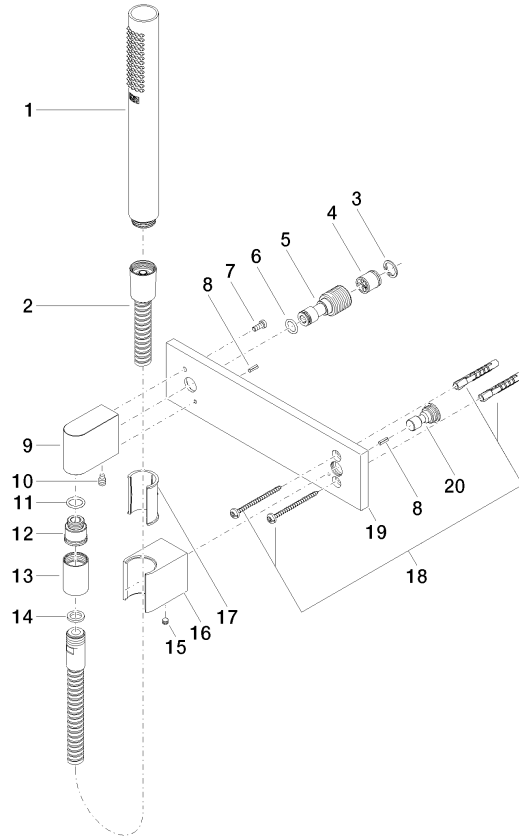

### Certificates and sustainability

LGA\_29

Belgaqua\_22\_280\_2 WRAS\_2209

Spare parts list

No.	Item Number	Name	Quantity used	Delivery time
10	04 31 11 140 00 90	Mounting Threaded pin M6 x 10 mm -	1.00	14
14	90 14 20 026 00 90	Washer 14 x 8 x 2 mm Centellen WS 3820 -	1.00	14
13	90 21 02 069 00-08	Cover/sleeve M20 x 1 - Platinum	1.00	54
16	09 17 20 044-08	Wall bracket Elemental SPA Symetrics - Platinum	1.00	54
17	09 18 40 078 90	Holder for hand shower Receptacle Ø 27,5 x 40,5 mm -	1.00	14
6	09 14 10 008 90	O-Ring 10,0 x 2,0 mm -	1.00	14
5	09 24 03 116 20 90	Nipple Ø 21 x 50 mm -	1.00	14
3	09 16 01 014 90	Ring Retaining ring Ø 15 x 1 mm -	1.00	14
7	09 30 30 054 90	Mounting Cylinder head screw with hexagon socket with low profile M4 x 10 mm -	1.00	14
8	09 31 11 026 90	Grooved pin Ø 5 x12 mm -	2.00	14
9	09 11 03 046-08	Wall elbow - Platinum	1.00	54
19	09 11 02 120-08	Rosette for spray sets 240 x 60 x 9 mm - Platinum	1.00	54
4	90 23 01 141 00 90	Back-flow preventer -	1.00	14
11	90 14 10 077 00 90	O-Ring EPDM 70 12,0 x 2,0 mm -	1.00	14
20	09 24 03 073 90	Nipple Ø 18 x 28 mm -	1.00	14
18	05 30 31 025 00 90	Mounting Bolt Round head 4,5 x 60 mm -	1.00	14
15	90 31 11 112 00 90	Mounting Threaded pin M5 x 6 mm -	1.00	14
2	90 30 02 072 00-08	Metal shower hose 1/2" x 3/8" x 1250 mm - Platinum	1.00	54
12	09 24 03 107 20 90	Nipple Ø 20 x 21,5 mm -	1.00	14
1	90 12 11 140 40-08	Bar-type hand shower 15 l/min. - Platinum	1.00	-