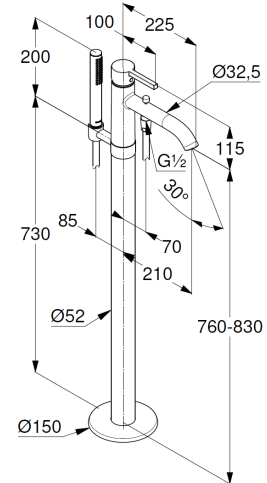

Technische Daten/ Technical Data

KLUDI NOVA FONTE

single lever bath-and shower mixer
floor standing for free standing bathtubs
DN 20
Style: PURA

Ref.: 385905315

Finishes:
53 matt white

Product description

Manufacturer KLUDI GmbH & Co. KG

Typ: KLUDI NOVA FONTE

single lever bath-and shower mixer
floor standing for free standing bathtubs
Ref.: 385905315

bath-and shower mixer
single lever mixer
trim set without pre-installation set
for pre-installation set KLUDI FLEXX.BOX Ref.: 88088
floor standing for free standing bathtubs
with shower hook
automatic diverter: shower/bath
solid lever, metal
aerator, S-Pointer M24 laminar
protected against back flow
shower outlet G1/2
ceramic cartridge with hot water safety device
flow rate bath at 3 bar 22 l/min.
flow rate shower at 3 bar 13 l/min.
fixed spout
hand shower and shower hose 1250mm

hand shower 1 S
1 spray pattern
volume
with cleaning system
sieve seal

shower hose
plastic coated
with conical nuts
anti twist
G1/2 x G1/2 x 1250mm

Produktabbildung/ Product picture

Maßzeichnung/ Dimensional drawing