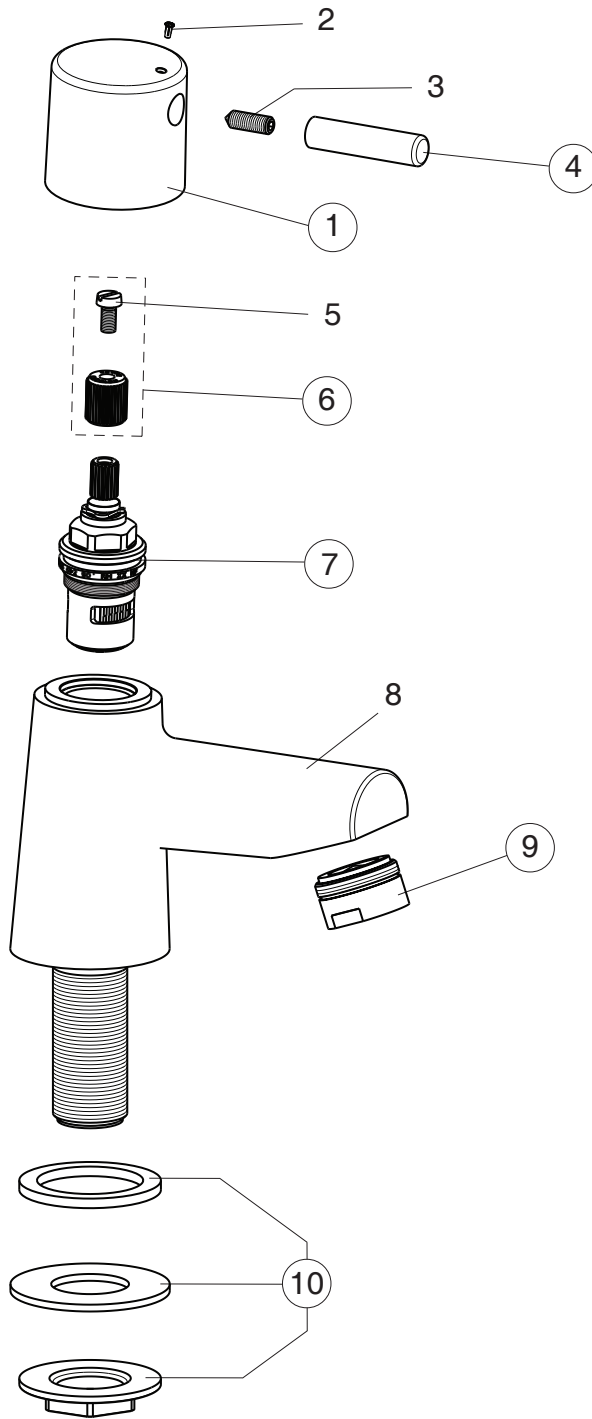

# NIMBUS LOOK

F3213AA

Pos.	Signify	Spare parts-Nr.	Quantity	Pos.	Signify	Spare parts-Nr.	Quantity
1	Handle	B961162AA	1 Pcs.				
2	Indicator(Blue)		1 Pcs.				
3	Screw M5x16		2 Pcs.				
4	Holder	B960300AA	1 Pcs.				
5	Screw M4x8		1 Pcs.				
6	Adapter+screw	A861446NU	1 Set				
7	Ceramic valve G1/2,90°-LH	A861243NU*	1 Pcs.				
8	Body pillar tap 1/2		1 Pcs.				
9	Casc. neoperl M24x1-5l/min	B960852AA	1 Pcs.				
10	Connecting set	B960480NU	1 Set				

\*Universal set (not all parts needed)