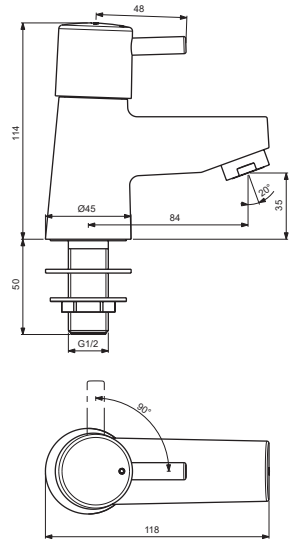

# NIMBUS LOOK

F3213AA

Pos.	Signify	Spare parts-Nr.	Quantity	Pos.	Signify	Spare parts-Nr.	Quantity
1	Handle	B961162AA	1 Pcs.				
2	Indicator(Blue)		1 Pcs.				
3	Screw M5x16		2 Pcs.				
4	Holder	B960300AA	1 Pcs.				
5	Screw M4x8		1 Pcs.				
6	Adapter+screw	A861446NU	1 Set				
7	Ceramic valve G1/2,90°-LH	A861243NU*	1 Pcs.				
8	Body pillar tap 1/2		1 Pcs.				
9	Casc. neoperl M24x1-5l/min	B960852AA	1 Pcs.				
10	Connecting set	B960480NU	1 Set				

\*Universal set (not all parts needed)