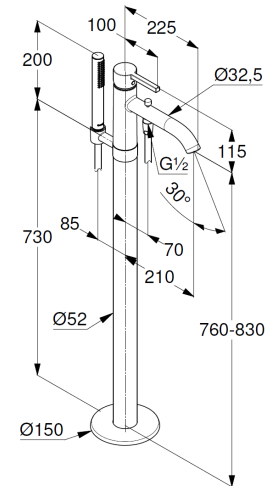

Technische Daten/ Technical Data

KLUDI NOVA FONTE

single lever bath-and shower mixer
 floor standing for free standing bathtubs
 DN 20
 Style: PURA

Ref.: 38590N015

Finishes:
 NO Brushed Gold (18) PVD

Product description
 Manufacturer KLUDI GmbH & Co. KG
 Typ: KLUDI NOVA FONTE
 single lever bath-and shower mixer
 floor standing for free standing bathtubs
 Ref.: 38590N015

bath-and shower mixer
 single lever mixer
 trim set without pre-installation set
 for pre-installation set KLUDI FLEXX.BOXX Ref.: 88088
 floor standing for free standing bathtubs
 with shower hook
 automatic diverter: shower/bath
 solid lever, metal
 aerator, S-Pointer M24 laminar
 protected against back flow
 shower outlet G1/2
 ceramic cartridge with hot water safety device
 flow rate bath at 3 bar 22 l/min.
 flow rate shower at 3 bar 13 l/min.
 fixed spout
 hand shower and shower hose 1250mm

hand shower 1 S
 1 spray pattern
 volume
 with cleaning system
 sieve seal

shower hose
 plastic coated
 with conical nuts
 anti twist
 G1/2 x G1/2 x 1250mm

Produktabbildung/ Product picture

Maßzeichnung/ Dimensional drawing