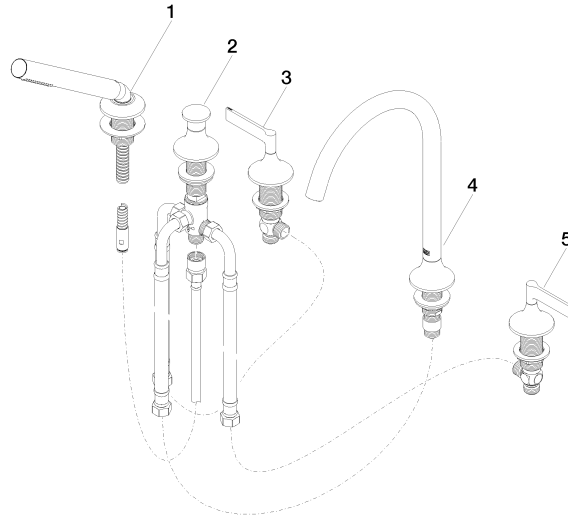

27 522 819 Product version from 3/13/2017

- spout: circular, air-enriched flow
- max. flow 21.5 l/min at 3 bar flow pressure
- Hand shower: COMPACT RAIN, max. flow rate 6.8 l/min (at 3 bar)
- complete hand shower set with anti-scale system
- automatic bath/shower diverter
- 220mm projection
- height of mixer 347 mm
- height up to aerator 244 mm
- hole diameter spout 32 mm
- hole diameter valve 32 mm
- hole diameter for complete hand shower set 32 mm
- rosette for spout Ø 60mm
- rosette for complete hand shower set Ø 60mm
- rosette for deck valve Ø 60mm
- metal shower hose 1750mm with integrated anti-twist protection
- WRAS

VAIA Five-hole bath mixer for deck mounting with diverter - Chrome

VAIA

27 522 819 Product version from 3/13/2017

Certificates and sustainability

IAPMO_4976

Belgaqua_22_278_2 LGA_29

WRAS_2310

EPD-DOR-20230287
-IBA1-EN
Environmental.prod
uct-declarat

27 522 819 Product version from 3/13/2017

Parts for other finishes can be found here: Brushed Platinum

Spare parts list

No.	Item Number	Name	Quantity used	Delivery time
1	27 702 809-00	VAIA Hand shower set for bath rim or tile edge installation - Chrome	1.00	20
2	29 140 809-00	VAIA Two-way diverter for bath rim or tile edge installation - Chrome	1.00	20
3	20 000 818-00	VAIA Deck valve clockwise closing hot - Chrome	1.00	-
Spare part can no longer be ordered, please order the replacement item				
5	20 000 819-00	VAIA Deck valve anti-clockwise closing cold - Chrome	1.00	-
Spare part can no longer be ordered, please order the replacement item				
4	13 612 809-00	VAIA Bath spout without diverter for deck mounting - Chrome	1.00	-
Spare part can no longer be ordered, please order the replacement item				