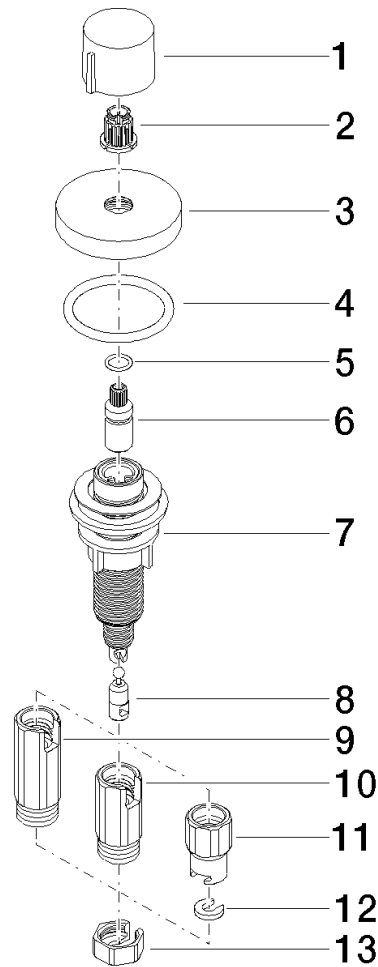

10 710 970 Product version from 10/1/2024

- control for single basin
- including adapter for Bowden cable

Not compatible with brushed stainless steel kitchen sinks 38 XXX 004-86.

Fits ELIO, ENO, MEM, META SQUARE, SYNC, TARA and TARA ULTRA

	Brushed Platinum	10 710 970-06
	Chrome	10 710 970-00
	Platinum	10 710 970-08
	Durabress (23kt Gold)	10 710 970-09
	Dark Chrome	10 710 970-19
	Brushed Durabress (23kt Gold)	10 710 970-28
	Matte Black	10 710 970-33
	Brushed Dark Brass (PVD)	10 710 970-39
	Brushed Bronze (PVD)	10 710 970-42
	Brushed Dark Bronze (PVD)	10 710 970-43
	Brushed Champagne (22kt Gold)	10 710 970-46
	Champagne (22kt Gold)	10 710 970-47
	Brushed Chrome	10 710 970-93
	Brushed Dark Platinum	10 710 970-99

10 710 970 Product version from 10/1/2024

mm [inches]

10 710 970 Product version from 10/1/2024

Parts for other finishes can be found here: [Chrome](#)

**Spare parts list**

No.	Item Number	Name	Quantity used	Delivery time
13	09 23 30 024-07	Mounting for strainer waste set - untreated nickel-plated	1.00	40
6	09 29 06 087-06	Connection Spindle extension Ø 12 x 31 mm - Brushed Platinum	1.00	-
Spare part can no longer be ordered, please order the replacement item				
10	09 11 10 074-07	Connection Ø 20 x 42 mm - untreated nickel-plated	1.00	40
7	04 30 01 029 00 90	Connection for strainer waste activation -	1.00	14
4	90 14 10 043 00 90	O-Ring 40,0 x 4,0 mm -	1.00	14
11	09 11 10 079-07	Connection Ø 20 x 32 mm - untreated nickel-plated	1.00	40
1	09 20 97 030-06	Handle Ø 31,5 x 25 mm - Brushed Platinum	1.00	20
5	09 14 10 042 90	O-Ring EPDM 70 9,0 x 1,5 mm -	1.00	14
8	09 24 03 175 90	Connection for strainer waste -	1.00	14
2	90 12 12 002 00 90	Fixing cap white Ø 15 x 12 mm -	1.00	14
3	09 27 87 006-06	Rosette - Brushed Platinum	1.00	20
9	09 11 10 073-07	Connection Ø 20 x 52,5 mm - untreated nickel-plated	1.00	40
12	09 30 11 087 90	Disc 12,60 x 6,00 x 2,4 mm -	1.00	14