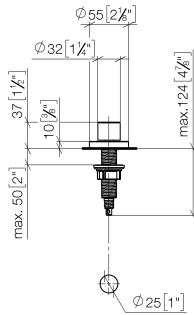

10 710 970 Product version from 10/1/2024

- control for single basin
- including adapter for Bowden cable

Not compatible with brushed stainless steel kitchen sinks 38 XXX 004-86.

Fits ELIO, ENO, MEM, META SQUARE, SYNC, TARA and TARA ULTRA

	Brushed Platinum	10 710 970-06
	Chrome	10 710 970-00
	Platinum	10 710 970-08
	Durabress (23kt Gold)	10 710 970-09
	Dark Chrome	10 710 970-19
	Brushed Durabress (23kt Gold)	10 710 970-28
	Matte Black	10 710 970-33
	Brushed Dark Brass (PVD)	10 710 970-39
	Brushed Bronze (PVD)	10 710 970-42
	Brushed Dark Bronze (PVD)	10 710 970-43
	Brushed Champagne (22kt Gold)	10 710 970-46
	Champagne (22kt Gold)	10 710 970-47
	Brushed Chrome	10 710 970-93
	Brushed Dark Platinum	10 710 970-99

10 710 970 Product version from 10/1/2024

mm [inches]

10 710 970 Product version from 10/1/2024

Parts for other finishes can be found here: [Chrome](#)

**Spare parts list**

No.	Item Number	Name	Quantity used	Delivery time
13	09 23 30 024-07	Mounting for strainer waste set - untreated nickel-plated	1.00	40
6	09 29 06 087-06	Connection Spindle extension Ø 12 x 31 mm - Brushed Platinum	1.00	-
Spare part can no longer be ordered, please order the replacement item				
10	09 11 10 074-07	Connection Ø 20 x 42 mm - untreated nickel-plated	1.00	40
7	04 30 01 029 00 90	Connection for strainer waste activation -	1.00	14
4	90 14 10 043 00 90	O-Ring 40,0 x 4,0 mm -	1.00	14
11	09 11 10 079-07	Connection Ø 20 x 32 mm - untreated nickel-plated	1.00	40
1	09 20 97 030-06	Handle Ø 31,5 x 25 mm - Brushed Platinum	1.00	20
5	09 14 10 042 90	O-Ring EPDM 70 9,0 x 1,5 mm -	1.00	14
8	09 24 03 175 90	Connection for strainer waste -	1.00	14
2	90 12 12 002 00 90	Fixing cap white Ø 15 x 12 mm -	1.00	14
3	09 27 87 006-06	Rosette - Brushed Platinum	1.00	20
9	09 11 10 073-07	Connection Ø 20 x 52,5 mm - untreated nickel-plated	1.00	40
12	09 30 11 087 90	Disc 12,60 x 6,00 x 2,4 mm -	1.00	14