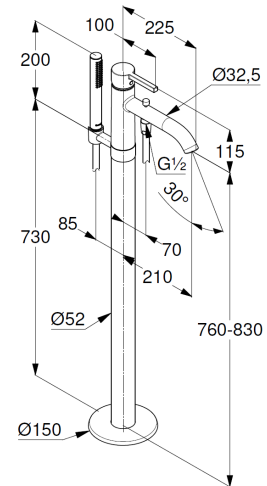

bath-and shower mixer  
 single lever mixer  
 trim set without pre-installation set  
 for pre-installation set KLUDI FLEXX.BOXX Ref.: 88088  
 floor standing for free standing bathtubs  
 with shower hook  
 automatic diverter: shower/bath  
 solid lever, metal  
 aerator, S-Pointer M24 laminar  
 protected against back flow  
 shower outlet G1/2  
 ceramic cartridge with hot water safety device  
 flow rate bath at 3 bar 22 l/min.  
 flow rate shower at 3 bar 13 l/min.  
 fixed spout  
 hand shower and shower hose 1250mm

hand shower 1 S  
 1 spray pattern  
 volume  
 with cleaning system  
 sieve seal

shower hose  
 plastic coated  
 with conical nuts  
 anti twist  
 G1/2 x G1/2 x 1250mm

### Produktabbildung/ Product picture

### Maßzeichnung/ Dimensional drawing